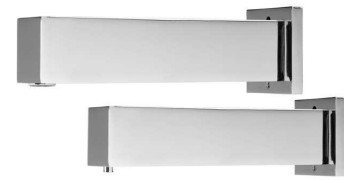

Fontana Wall Mount Commercial Automatic Sensor Faucet in Chrome
FS1050