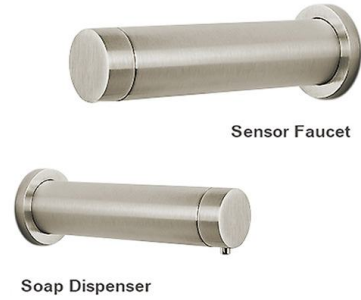

Solo Gold Touchless Motion Activated Sink Faucet
and Soap Dispenser
FS-509SDF

Solo Brushed Gold Touchless Motion Activated Sink
Faucet and Soap Dispenser
FS-509-SD

Sensor Faucets

Fontana Lyon Chrome Touchless Wall Mounted Faucet and Soap Dispenser Commercial Set
FS18242

Fontana Rio Brushed Nickel Finish Commercial Wall Mount Dual Automatic Sensor Faucet with Sensor Soap Dispenser
FS9087

Fontana Rio Matte Black Finish Commercial Wall Mount Dual Automatic Sensor Faucet with Sensor Soap Dispenser
FS9087-MB