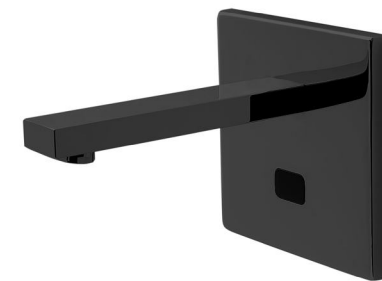

Fontana Commercial Oil Rubbed Bronze Automatic Wall Mount XT5 Sensor Faucet
FSXT53