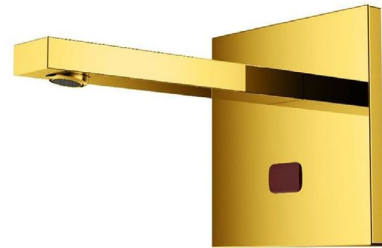

Fontana Commercial Wall Mount XT5 Automatic Sensor Faucet, Gold Tone
FSXT51