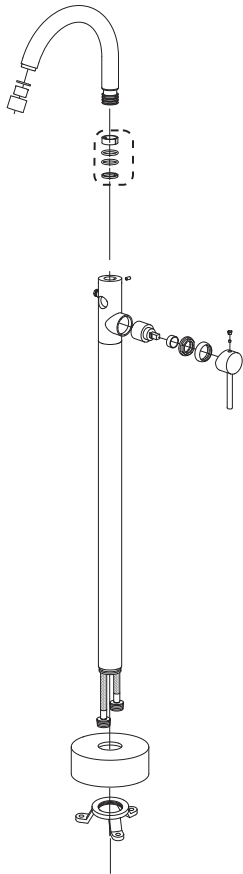

FONTANA DIJON FLOOR STANDING OUTDOOR SHOWER FAUCET SET WITH ROTATABLE RAINFALL SHOWER HEAD IN OIL RUBBED BRONZE FINISH INSTALLATION INSTRUCTIONS

BEFORE YOU BEGIN

Before you begin, please read the installation instructions below. Observe all local building and safety codes.

POSSIBLE TOOLS REQUIRED*

Plumbers Tape

Tape Measure

Level

Adjustable Wrench

Hex Wrench

Thread Sealant

Drill

Pencil or Marker

Screwdriver

*not included

Technical Information

Style: Classic
 Surface Finishing: Brass
 Cold/Hot Water Control Type: Single Holder
 Dual Control
 Valve Core Material: Ceramic
 Number of Handles: Dual Handle
 Shower Faucet Kits Style: 2-ways Outdoor
 Shower Set Faucet
 Shower Head: 10 inch Brass LED Head

Size

Installation Instructions

Step 1:

Step 2:

All dimensions and specifications are nominal and may vary. Use actual products for accuracy in critical situations.

Step 7:

Step 8:

DETAILS
ABS HANDHOLD
SHOWER