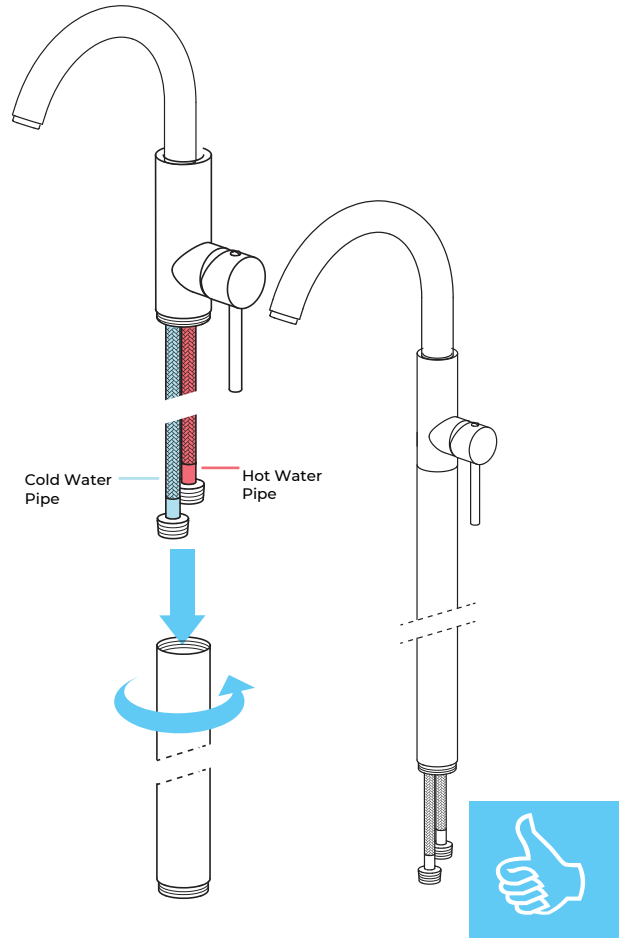

FONTANA DIJON FLOOR STANDING OUTDOOR SHOWER FAUCET SET WITH ROTATABLE RAINFALL SHOWER HEAD IN OIL RUBBED BRONZE FINISH INSTALLATION INSTRUCTIONS

BEFORE YOU BEGIN

Before you begin, please read the installation instructions below. Observe all local building and safety codes.

Pencil or Marker

Screwdriver

*not included

Technical Information

Style: Classic
 Surface Finishing: Brass
 Cold/Hot Water Control Type: Single Holder
 Dual Control
 Valve Core Material: Ceramic
 Number of Handles: Dual Handle
 Shower Faucet Kits Style: 2-ways Outdoor
 Shower Set Faucet
 Shower Head: 10 inch Brass LED Head

Size

Installation Instructions

Step 1:

Step 2:

All dimensions and specifications are nominal and may vary. Use actual products for accuracy in critical situations.

Step 7:

Step 8:

DETAILS
ABS HANDHOLD
SHOWER

DUAL SWITCH

BRASS
ORB BLACK