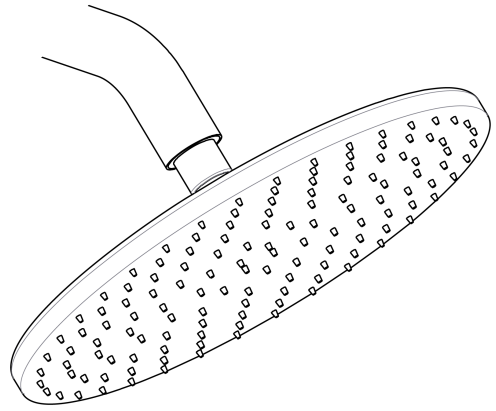

FONTANA DIJON FLOOR STANDING OUTDOOR SHOWER FAUCET SET WITH ROTATABLE RAINFALL SHOWER HEAD IN OIL RUBBED BRONZE FINISH INSTALLATION INSTRUCTIONS

BEFORE YOU BEGIN

Before you begin, please read the installation instructions below. Observe all local building and safety codes.

Pencil or Marker

Screwdriver

*not included

Technical Information

Style: Classic
 Surface Finishing: Brass
 Cold/Hot Water Control Type: Single Holder
 Dual Control
 Valve Core Material: Ceramic
 Number of Handles: Dual Handle
 Shower Faucet Kits Style: 2-ways Outdoor
 Shower Set Faucet
 Shower Head: 10 inch Brass LED Head

Size

Installation Instructions

Step 1:

Step 2:

All dimensions and specifications are nominal and may vary. Use actual products for accuracy in critical situations.

Step 7:

Step 8:

DETAILS
ABS HANDHOLD
SHOWER

DUAL SWITCH

BRASS
ORB BLACK