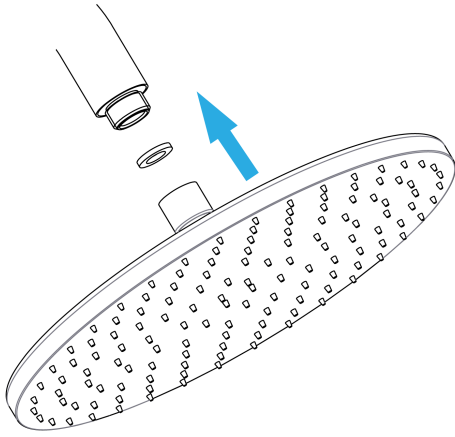

FONTANA DIJON FLOOR STANDING OUTDOOR SHOWER FAUCET SET WITH ROTATABLE RAINFALL SHOWER HEAD IN OIL RUBBED BRONZE FINISH INSTALLATION INSTRUCTIONS

BEFORE YOU BEGIN

Before you begin, please read the installation instructions below. Observe all local building and safety codes.

Pencil or Marker

Screwdriver

*not included

Technical Information

Style: Classic
 Surface Finishing: Brass
 Cold/Hot Water Control Type: Single Holder
 Dual Control
 Valve Core Material: Ceramic
 Number of Handles: Dual Handle
 Shower Faucet Kits Style: 2-ways Outdoor
 Shower Set Faucet
 Shower Head: 10 inch Brass LED Head

Size

Installation Instructions

Step 1:

Step 2:

All dimensions and specifications are nominal and may vary. Use actual products for accuracy in critical situations.

Step 7:

Step 8:

DETAILS
ABS HANDHOLD
SHOWER

DUAL SWITCH

BRASS
ORB BLACK