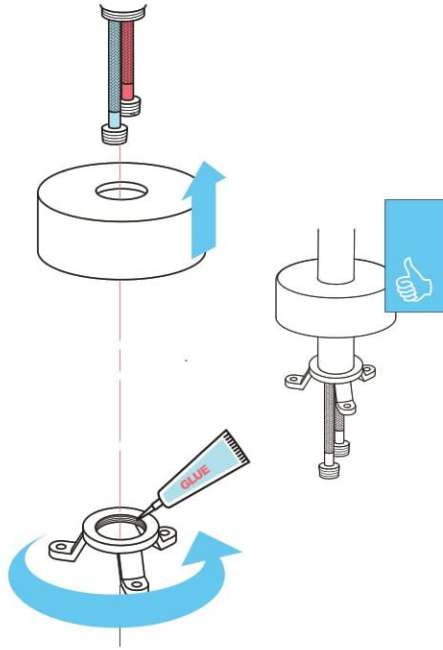

Fontana S√®te High Quality Brass Outdoor Shower Faucet in Chrome Finish with Rainfall Shower Head

BEFORE YOU BEGIN

Before you begin, please read the installation instructions below. Observe all local building and safety codes.

POSSIBLE TOOLS REQUIRED*

Plumbers Tape

Tape Measure

Level

Adjustable Wrench

Hex Wrench

Thread Sealant

Drill

Pencil or Marker

Screwdriver

*not included

Technical Information

Model Number: FS1397
 Function: Hot and Cold
 Installation Type: Floor Standing
 Shower Type: Outdoor Shower
 Number of Handle: Single Handle
 Control Type: Single Handle Dual Control
 Shower Type: Rainfall Shower
 Shower Head: Brass
 Faucet Body Material: Brass
 Surface Finish: Chrome
 Surface Treatment: Polished
 Valve Core Material: Ceramic
 Usage: Commercial/Residential

Size

Installation Instructions

Step 1:

Step 2:

All dimensions and specifications are nominal and may vary. Use actual products for accuracy in critical situations.

Step 3:

Step 5:

Step 4: