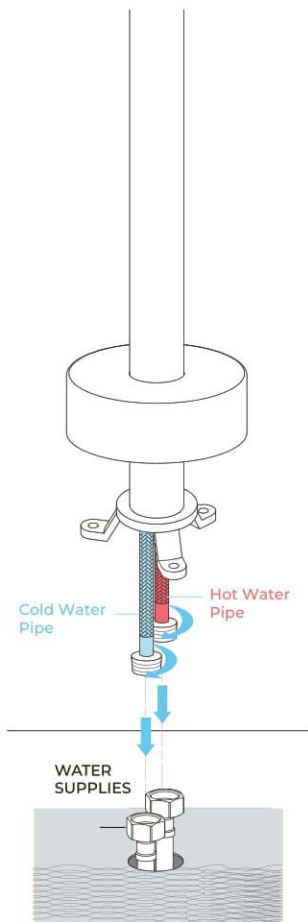

Fontana S√®te High Quality Brass Outdoor Shower Faucet in Chrome Finish with Rainfall Shower Head

BEFORE YOU BEGIN

Before you begin, please read the installation instructions below. Observe all local building and safety codes.

POSSIBLE TOOLS REQUIRED*

Plumbers Tape

Tape Measure

Level

Adjustable Wrench

Hex Wrench

Thread Sealant

Drill

Pencil or Marker

Screwdriver

*not included

Technical Information

Model Number: FS1397
 Function: Hot and Cold
 Installation Type: Floor Standing
 Shower Type: Outdoor Shower
 Number of Handle: Single Handle
 Control Type: Single Handle Dual Control
 Shower Type: Rainfall Shower
 Shower Head: Brass
 Faucet Body Material: Brass
 Surface Finish: Chrome
 Surface Treatment: Polished
 Valve Core Material: Ceramic
 Usage: Commercial/Residential

Size

Installation Instructions

Step 1:

Step 2:

All dimensions and specifications are nominal and may vary. Use actual products for accuracy in critical situations.

Step 3:

Step 5:

Step 4: