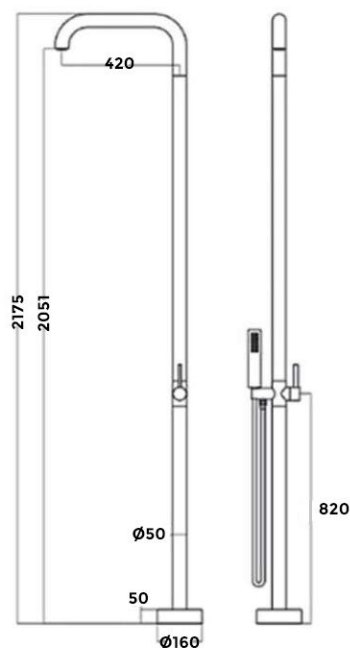

POSSIBLE TOOLS REQUIRED*

Plumbers Tape

Tape Measure

Level

Adjustable Wrench

Hex Wrench

Thread Sealant

Drill

Pencil or Marker

Screwdriver

*not included

Technical Information

Model Number: FS1397
 Function: Hot and Cold
 Installation Type: Floor Standing
 Shower Type: Outdoor Shower
 Number of Handle: Single Handle
 Control Type: Single Handle Dual Control
 Shower Type: Rainfall Shower
 Shower Head: Brass
 Faucet Body Material: Brass
 Surface Finish: Chrome
 Surface Treatment: Polished
 Valve Core Material: Ceramic
 Usage: Commercial/Residential

Size

Installation Instructions

Step 1:

Step 2:

All dimensions and specifications are nominal and may vary. Use actual products for accuracy in critical situations.

Step 3:

Step 5:

Step 4: