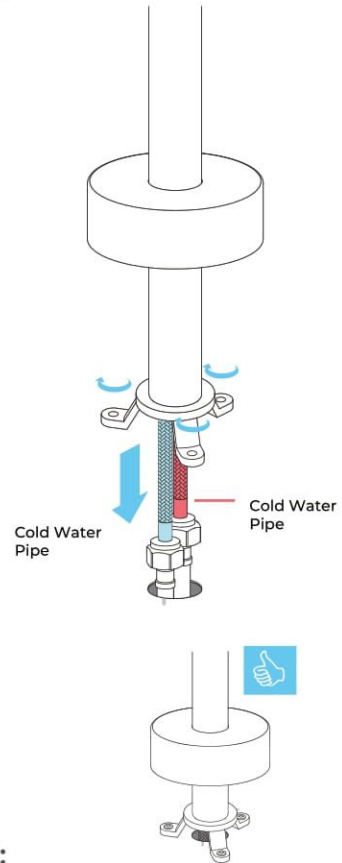

Fontana S√®te High Quality Brass Outdoor Shower Faucet in Chrome Finish with Rainfall Shower Head

BEFORE YOU BEGIN

Before you begin, please read the installation instructions below. Observe all local building and safety codes.

POSSIBLE TOOLS REQUIRED*

Plumbers Tape

Tape Measure

Level

Adjustable Wrench

Hex Wrench

Thread Sealant

Drill

Pencil or Marker

Screwdriver

*not included

Technical Information

Model Number: FS1397
 Function: Hot and Cold
 Installation Type: Floor Standing
 Shower Type: Outdoor Shower
 Number of Handle: Single Handle
 Control Type: Single Handle Dual Control
 Shower Type: Rainfall Shower
 Shower Head: Brass
 Faucet Body Material: Brass
 Surface Finish: Chrome
 Surface Treatment: Polished
 Valve Core Material: Ceramic
 Usage: Commercial/Residential

Size

Installation Instructions

Step 1:

Step 2:

All dimensions and specifications are nominal and may vary. Use actual products for accuracy in critical situations.

Step 3:

Step 5:

Step 4: