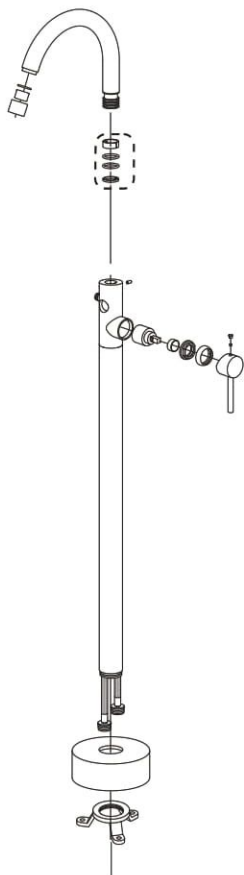

Fontana S√®te High Quality Brass Outdoor Shower Faucet in Chrome Finish with Rainfall Shower Head

BEFORE YOU BEGIN

Before you begin, please read the installation instructions below. Observe all local building and safety codes.

POSSIBLE TOOLS REQUIRED*

Plumbers Tape

Tape Measure

Level

Adjustable Wrench

Hex Wrench

Thread Sealant

Drill

Pencil or Marker

Screwdriver

*not included

Technical Information

Model Number: FS1397
 Function: Hot and Cold
 Installation Type: Floor Standing
 Shower Type: Outdoor Shower
 Number of Handle: Single Handle
 Control Type: Single Handle Dual Control
 Shower Type: Rainfall Shower
 Shower Head: Brass
 Faucet Body Material: Brass
 Surface Finish: Chrome
 Surface Treatment: Polished
 Valve Core Material: Ceramic
 Usage: Commercial/Residential

Size

Installation Instructions

Step 1:

Step 2:

All dimensions and specifications are nominal and may vary. Use actual products for accuracy in critical situations.

Step 3:

Step 5:

Step 4: