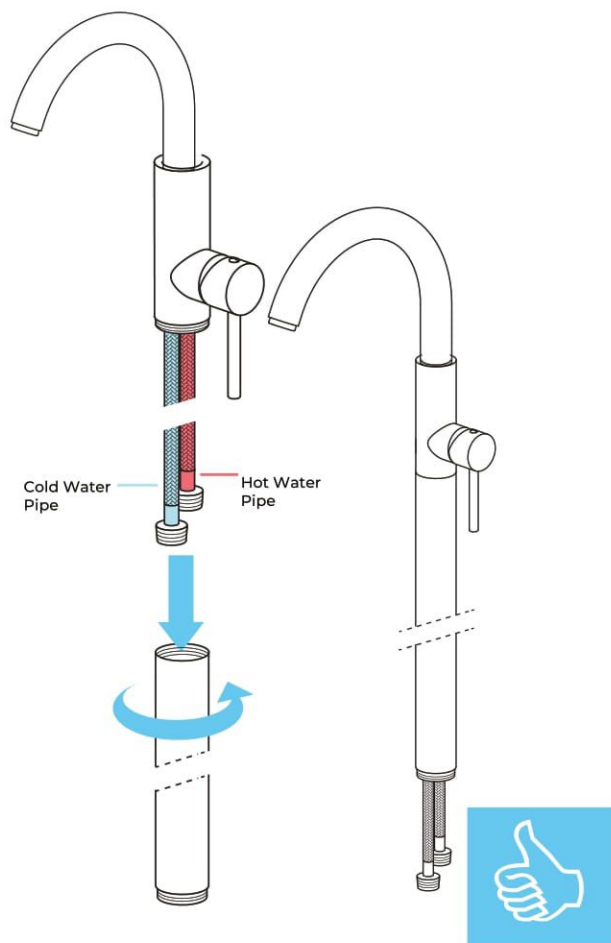

Fontana S√®te High Quality Brass Outdoor Shower Faucet in Chrome Finish with Rainfall Shower Head

BEFORE YOU BEGIN

Before you begin, please read the installation instructions below. Observe all local building and safety codes.

POSSIBLE TOOLS REQUIRED*

Plumbers Tape

Tape Measure

Level

Adjustable Wrench

Hex Wrench

Thread Sealant

Drill

Pencil or Marker

Screwdriver

*not included

Technical Information

Model Number: FS1397
 Function: Hot and Cold
 Installation Type: Floor Standing
 Shower Type: Outdoor Shower
 Number of Handle: Single Handle
 Control Type: Single Handle Dual Control
 Shower Type: Rainfall Shower
 Shower Head: Brass
 Faucet Body Material: Brass
 Surface Finish: Chrome
 Surface Treatment: Polished
 Valve Core Material: Ceramic
 Usage: Commercial/Residential

Size

Installation Instructions

Step 1:

Step 2:

All dimensions and specifications are nominal and may vary. Use actual products for accuracy in critical situations.

Step 3:

Step 5:

Step 4: