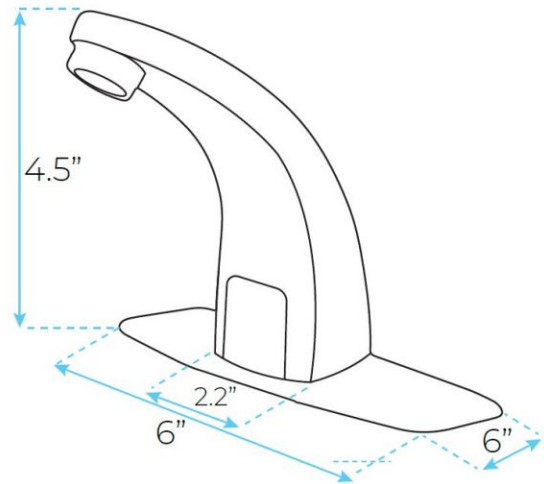

Fontana Marsala Motion Sensor Faucet & Automatic Hands Free Soap Dispenser for Restrooms in Chrome

Faucet Size:

Specifications:

- Model Number: FS18106
- Complete motion detection touch less operation
- Sensitive Sensor with Infrared AI Smart-Chip Automatic Hands Free Soap Dispenser
- Factory set to 30-second Auto Shutoff (can be adjusted).
- Water Pressure: 0.5 - 7.0 KGS /cm , 10 - 125 psi
- Solid Brass Construction, Chrome Finish
- Easy to Install - Instructions Included
- Water resistant solenoid enclosure
- Advanced energy saving design for long lasting battery life
- Sensor faucet comes complete with Hoses & Accessories
- Power Supply: AC 110 V and DC 6 V (batteries not included)
- AC/DC power option application.
- ADA Compliant.
- Can be installed easily in new or upgraded retrofit commercial bathrooms.
- Usage: Commercial / Residential

Dispenser Size: