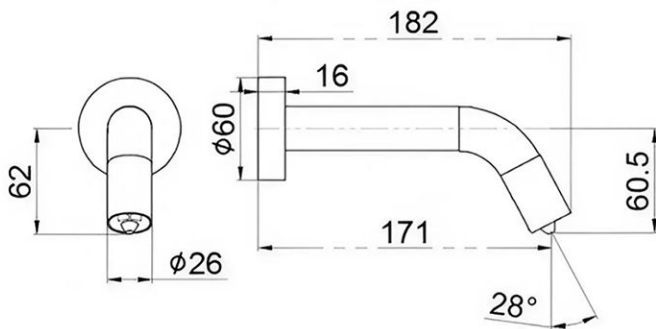

Fontana Le Havre Matte Black Wall Mounted Automatic Soap Dispenser

Size

Specifications

Model Number: FS7017MB
 Type: Automatic Foam Soap Dispenser
 Material: Brass
 Finish: Matte Black
 Capacity: 0.39gal(1500ml)
 Usage: Bathroom, Washing, Public Place
 Installation: Wall mounted
 Application: Bathroom foam soap dispenser
 Power supply: DC 6V
 Function: Anti-bacteria
 Size: 5.7 x 4.13x 1.96 Inches

All dimensions and specifications are nominal and may vary. Use actual products for accuracy in critical situations.