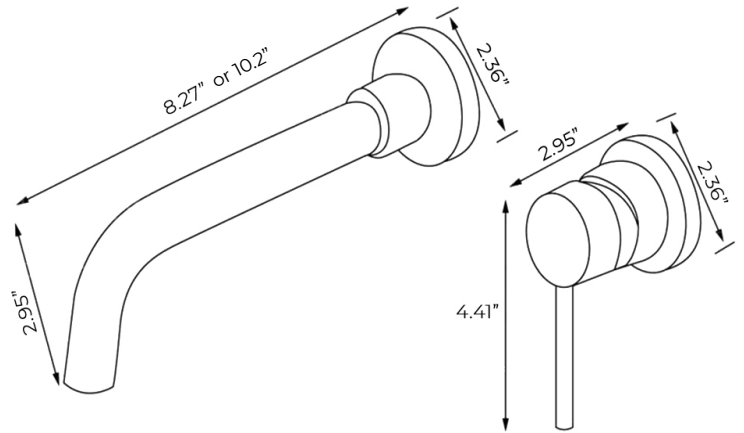

GENEVA MATTE BRASS WALL MOUNT SINGLE HANDLE WHITE BATHROOM MIXER SINK FAUCET SPECS

Size :

SPECS:

- Installation Type: Wall Mounted
- Spout Material: Brass
- Handle Material: Zinc Alloy
- Number Of Holes: 2
- Number Of Handles: 1
- Swivel Spout: Yes
- Valve Included: Yes
- Valve Type: Ceramic Valve
- Drain Assembly Included: No
- Flow Rate: 1.2 GPM / 4.5 LPM
- Minimum required water pressure - 0.05 Mpa (0.5 bar)