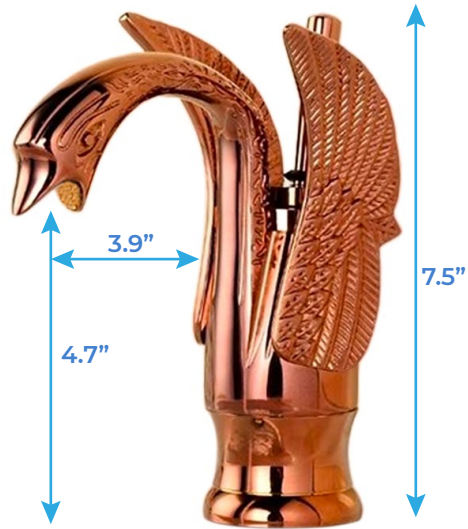

ROSE GOLD BRASS SWAN VANITY SINK FAUCET LUNA FAUCET SPECIFICATIONS

unit: inch

Specifications

- Installation Type: Deck Mounted
- Hot & Cold Water: Yes
- Valve Core Material: Ceramic
- Faucet Mount: Single Hole
- Number of Handles: Single Handle
- Material: Brass
- Color: Rose Gold
- Water Pressure: Working Pressure: 0.05-0.8 Mpa
- Recommend Pressure: 0.1-0.5 Mpa

Hose Size Chart

Product shown is only for installation display purpose

All dimensions and specifications are nominal and may vary. Use actual products for accuracy in critical situations.