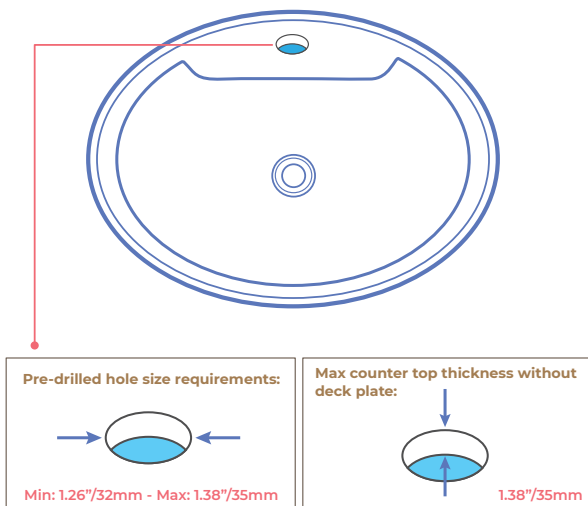

ROSE GOLD BRASS SWAN VANITY SINK FAUCET LUNA FAUCET SPECIFICATIONS

unit: inch

Specifications

- Installation Type: Deck Mounted
- Hot & Cold Water: Yes
- Valve Core Material: Ceramic
- Faucet Mount: Single Hole
- Number of Handles: Single Handle
- Material: Brass
- Color: Rose Gold
- Water Pressure: Working Pressure: 0.05-0.8 Mpa
- Recommend Pressure: 0.1-0.5 Mpa

Hose Size Chart

Product shown is only for installation display purpose

All dimensions and specifications are nominal and may vary. Use actual products for accuracy in critical situations.