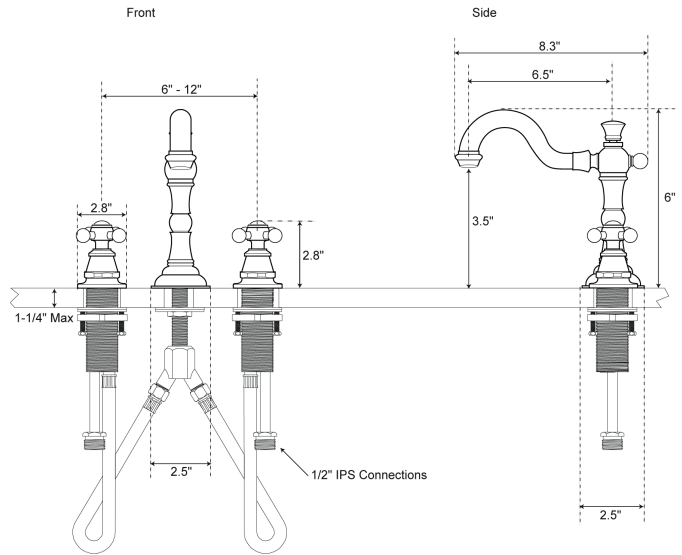

MODENA WIDESPREAD 8" ANTIQUE BRASS BATHROOM SINK FAUCET DUAL HANDLE MIXER FAUCET SPECS

Size:

Specifications

- Installation Type : Widespread
- Style: Traditional
- Spout Type: Low Arc, Fixed
- Handle Type: Cross
- Body Material: Brass
- Spout Material: Brass
- Handle Material: Zinc Alloy
- Number Of Holes: 3
- Number Of Handles: 2
- Swivel Spout: No
- Valve Included: Yes
- Valve Type: Ceramic Valve
- Drain Assembly Included: No
- Flow Rate: 1.2 GPM / 4.5 LPM