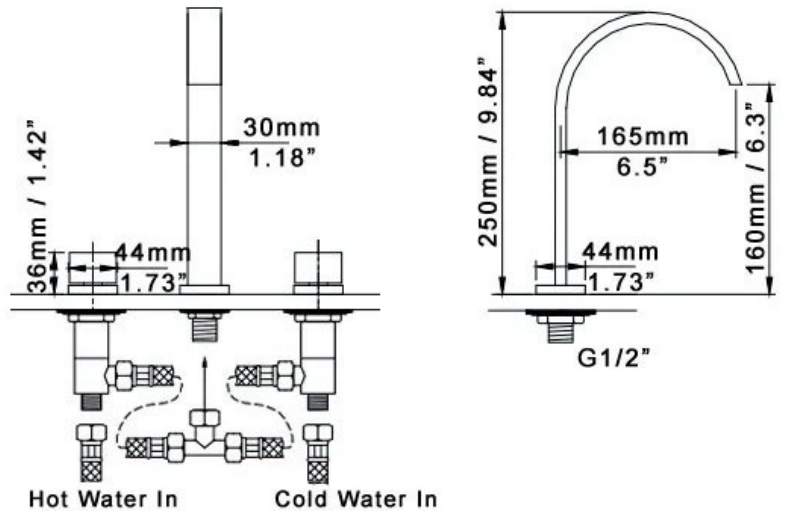

VENICE GOLD 3PCS DUAL HANDLES CENTERSET MIXER BATHROOM SINK FAUCET SPECS

Size:

Specifications

Style: Contemporary

Hot & Cold Water: Yes

Number of Handles: Dual Handle

Surface Treatment: Gold Plate

Style: Dual Holder Three Hole

Weight Per Package: 2.1-3kg

Flow Rate: Maximum 1.8 GPM

Aerator Included: Minimum .5 GPM

Faucet Mount: 4" Minispread

Type: Ceramic Plate Spool

Valve Core Material: Ceramic

Installation Type: Deck Mounted

will the faucet fit my sink?