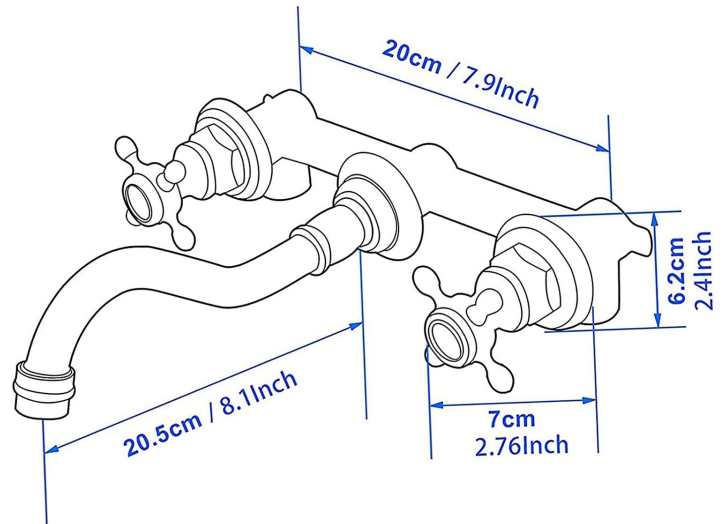

ANTIQUE BRASS WALL MOUNT FAUCET WITH DUAL HANDLE SPECIFICATIONS

Style: Wall mount
 Finish: Antique brass
 Material: Ceramic, Brass
 Spout height: 10 Inch
 Spout reach: 8 Inch
 Installation method: Wide spread
 Number of handles: 2
 Number of holes: 1
 Item Dimensions (LxWxH): 8 x 8 x 8 inches
 Flow Rate: 1.8 GPM (6.81 L/min)

unit: inch

All dimensions and specifications are nominal and may vary. Use actual products for accuracy in critical situations.