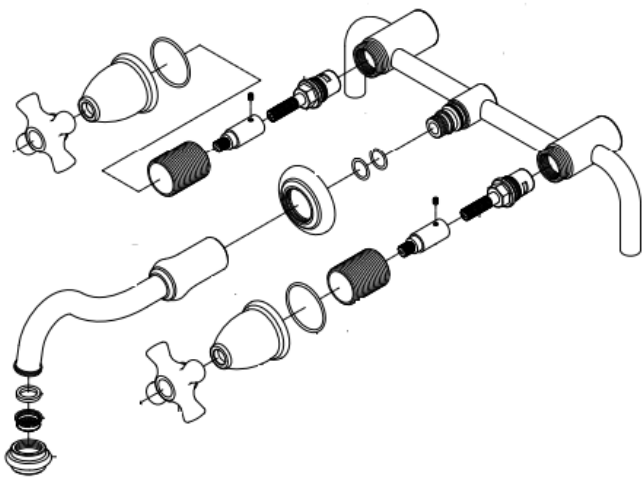

ANTIQUE BRASS WALL MOUNT FAUCET WITH DUAL HANDLE SPECIFICATIONS

Style: Wall mount
 Finish: Antique brass
 Material: Ceramic, Brass
 Spout height: 10 Inch
 Spout reach: 8 Inch
 Installation method: Wide spread
 Number of handles: 2
 Number of holes: 1
 Item Dimensions (LxWxH): 8 x 8 x 8 inches
 Flow Rate: 1.8 GPM (6.81 L/min)

unit: inch

All dimensions and specifications are nominal and may vary. Use actual products for accuracy in critical situations.