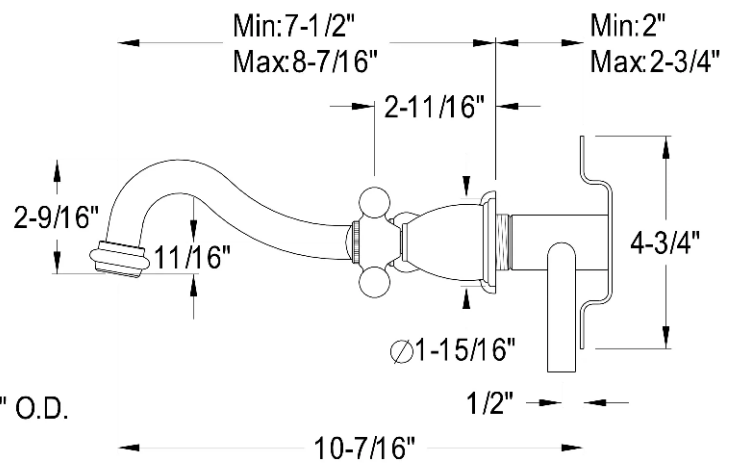

ANTIQUE BRASS WALL MOUNT FAUCET WITH DUAL HANDLE SPECIFICATIONS

Style: Wall mount
 Finish: Antique brass
 Material: Ceramic, Brass
 Spout height: 10 Inch
 Spout reach: 8 Inch
 Installation method: Wide spread
 Number of handles: 2
 Number of holes: 1
 Item Dimensions (LxWxH): 8 x 8 x 8 inches
 Flow Rate: 1.8 GPM (6.81 L/min)

unit: inch

All dimensions and specifications are nominal and may vary. Use actual products for accuracy in critical situations.