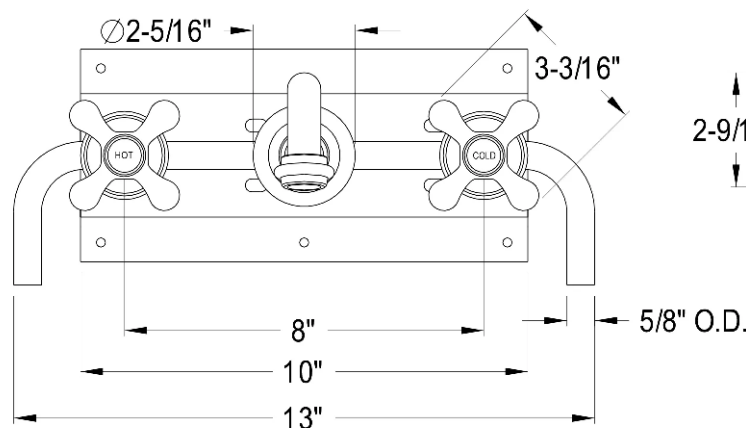

ANTIQUE BRASS WALL MOUNT FAUCET WITH DUAL HANDLE SPECIFICATIONS

Style: Wall mount
 Finish: Antique brass
 Material: Ceramic, Brass
 Spout height: 10 Inch
 Spout reach: 8 Inch
 Installation method: Wide spread
 Number of handles: 2
 Number of holes: 1
 Item Dimensions (LxWxH): 8 x 8 x 8 inches
 Flow Rate: 1.8 GPM (6.81 L/min)

unit: inch

All dimensions and specifications are nominal and may vary. Use actual products for accuracy in critical situations.