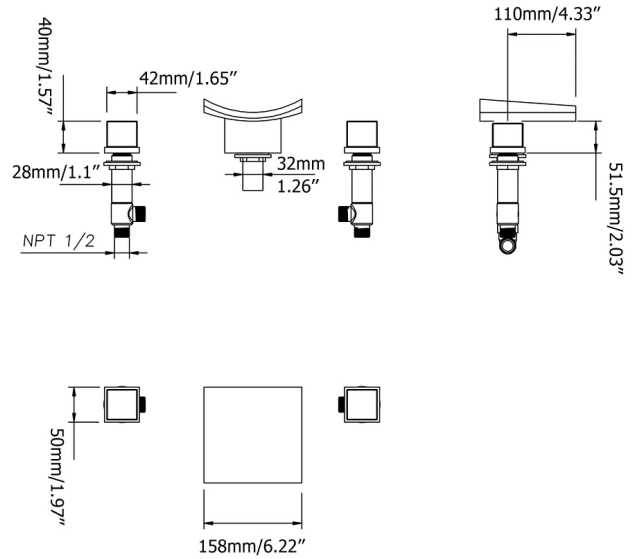

NEW LUXURY LED CRYSTAL HANDLE WATERFALL MIXER BATHROOM WIDESPREAD SINK FAUCET SPECS

Size:

Specifications

Installation Type: Widespread

Feature: Waterfall

Style: Modern

Spout Type: Fixed

Handle Type: Knob

Body Material: Brass

Spout Material: Brass

Handle Material: Zinc Alloy

Number Of Holes: 3

Number Of Handles: 2

Swivel Spout: No

Valve Type: Ceramic Valve

Flow Rate: 1.2 GPM / 4.5 LPM

will the faucet fit my sink?