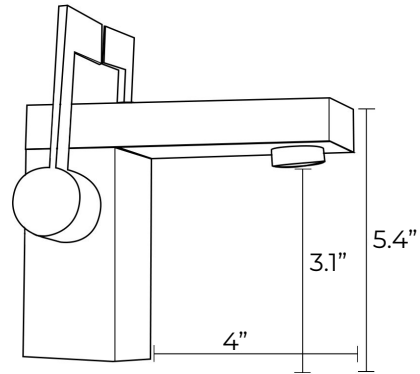

# SUCRE DECK MOUNT CHROME FINISH DOUBLE HANDLE BATHROOM SINK FAUCET SPECS

## Size:

## Specifications

Finish: Polished

Number Of Holes: 1

Number of Handles: 2

Dia.of inlet / outlet pipe: G1/2"

Flux:  $\approx 0.07$ L/S

Temperature: 0.1-50°C

Suitable Water Pressure: 0.3-1.2 MPa