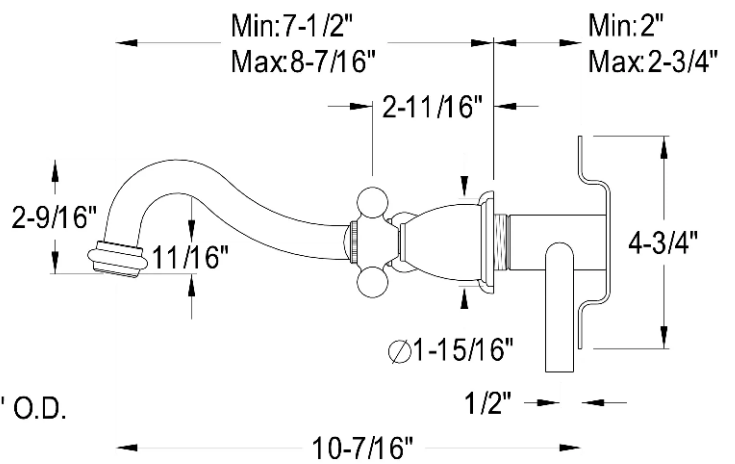

## ANTIQUE BRASS WALL MOUNT FAUCET WITH DUAL HANDLE SPECIFICATIONS

Style: Wall mount  
 Finish: Antique brass  
 Material: Ceramic, Brass  
 Spout height: 10 Inch  
 Spout reach: 8 Inch  
 Installation method: Wide spread  
 Number of handles: 2  
 Number of holes: 1  
 Item Dimensions (LxWxH): 8 x 8 x 8 inches  
 Flow Rate: 1.8 GPM (6.81 L/min)

unit: inch

All dimensions and specifications are nominal and may vary. Use actual products for accuracy in critical situations.