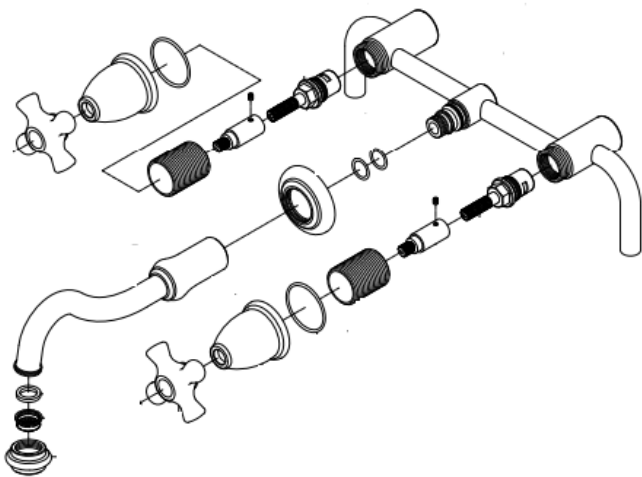

## ANTIQUE BRASS WALL MOUNT FAUCET WITH DUAL HANDLE SPECIFICATIONS

Style: Wall mount  
 Finish: Antique brass  
 Material: Ceramic, Brass  
 Spout height: 10 Inch  
 Spout reach: 8 Inch  
 Installation method: Wide spread  
 Number of handles: 2  
 Number of holes: 1  
 Item Dimensions (LxWxH): 8 x 8 x 8 inches  
 Flow Rate: 1.8 GPM (6.81 L/min)

unit: inch

All dimensions and specifications are nominal and may vary. Use actual products for accuracy in critical situations.