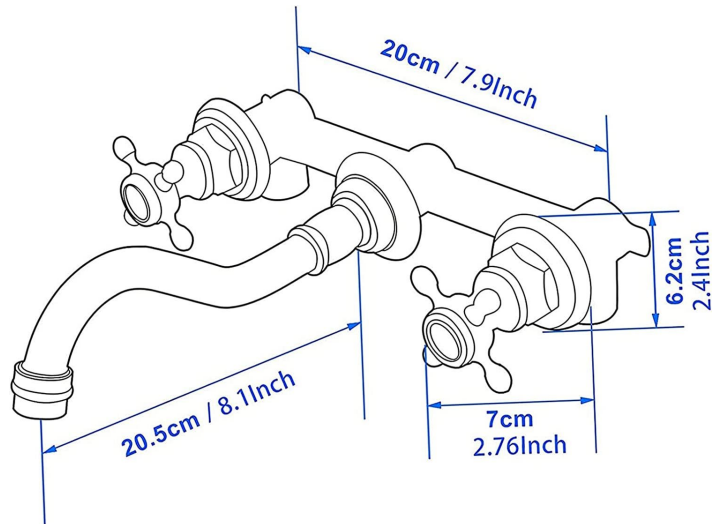

## ANTIQUE BRASS WALL MOUNT FAUCET WITH DUAL HANDLE SPECIFICATIONS

Style: Wall mount  
 Finish: Antique brass  
 Material: Ceramic, Brass  
 Spout height: 10 Inch  
 Spout reach: 8 Inch  
 Installation method: Wide spread  
 Number of handles: 2  
 Number of holes: 1  
 Item Dimensions (LxWxH): 8 x 8 x 8 inches  
 Flow Rate: 1.8 GPM (6.81 L/min)

unit: inch

All dimensions and specifications are nominal and may vary. Use actual products for accuracy in critical situations.