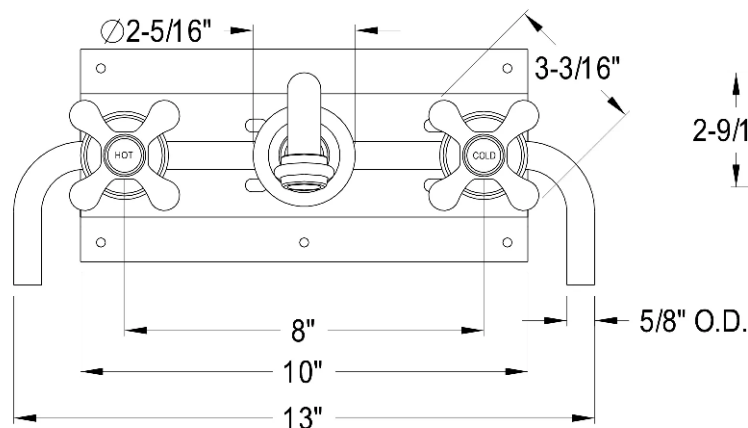

## ANTIQUE BRASS WALL MOUNT FAUCET WITH DUAL HANDLE SPECIFICATIONS

Style: Wall mount  
 Finish: Antique brass  
 Material: Ceramic, Brass  
 Spout height: 10 Inch  
 Spout reach: 8 Inch  
 Installation method: Wide spread  
 Number of handles: 2  
 Number of holes: 1  
 Item Dimensions (LxWxH): 8 x 8 x 8 inches  
 Flow Rate: 1.8 GPM (6.81 L/min)

unit: inch

All dimensions and specifications are nominal and may vary. Use actual products for accuracy in critical situations.