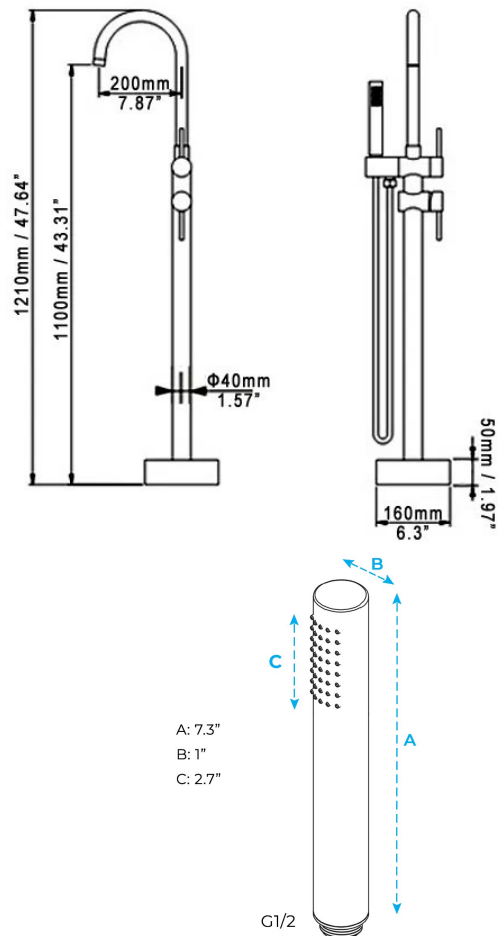

FONTANA CHOLET FLOOR STAND GOLD FINISH BATH TUB FAUCET DUAL HANDLE WITH HAND SHOWER SPECS

(Images are for display purpose only and may vary from actual product)

Specifications

- Finish: Gold Finish
- Feature: Hand shower Included
- Style: Modern
- Body Material: Brass
- Spout Material: Brass
- Hand Shower Material: Brass
- Handle Material: Zinc Alloy
- Swivel Spout: No
- Handle Type: Lever
- Valve Type: Ceramic Valve
- Shower Hose Included: Yes
- Number Of Holes: 1
- Number Of Handles: 1
- Flow Rate: Max 6 GPM / 22.7 LPM (tub Spout); 1.8 GPM / 6.8 LPM (hand Shower)

Size:

All dimensions and specifications are nominal and may vary. Use actual products for accuracy in critical situations.