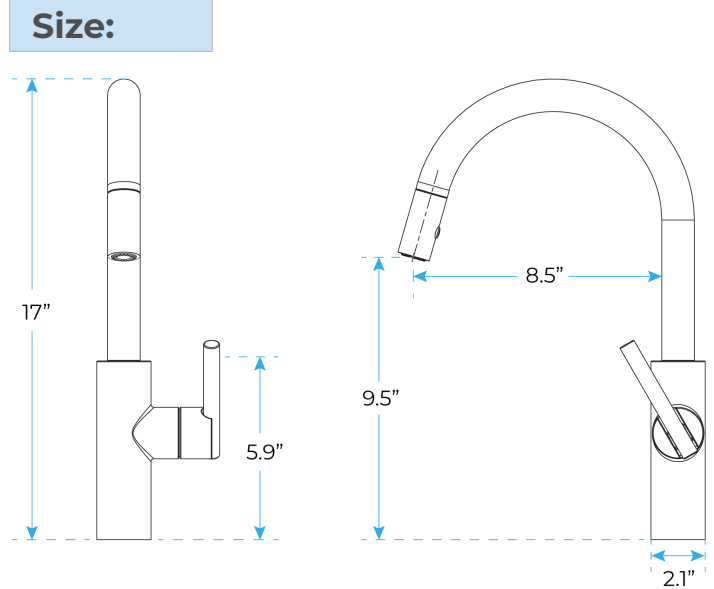

FONTANA CHATOU GOLD FINISH WITH TOUCH SENSOR PULL DOWN KITCHEN FAUCET SPECS

Specifications

- Surface Finishing: Polished
- Surface Treatment: Brushed
- Faucet Type: Kitchen Sink Mixer
- Number of Handles: Single Handle
- Style: Modern
- Valve Core Material: Ceramic
- Feature: 304 stainless steel, High Quality
- Material: 304 stainless steel
- Function: Hot Cold Water
- Usage: Kitchen Sink
- Application: Kitchen
- Water Flow: 1.8 Gallon/Min