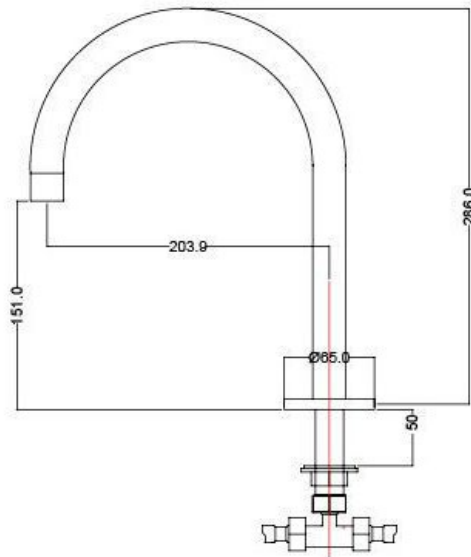

360 SWIVEL FONTANA KITCHEN SINK FAUCET IN BRUSHED GOLD SPECIFICATIONS

Category : Basin Faucet
 Style : Classical
 Fixture Material : Brass
 Handle Material : Zinc Alloy
 Installation Type : Deck Mounted
 Number of Installation Holes : 3
 Valve Material : Ceramic Valve
 Water Pressure : 0.5mpa
 Flow Rate : 1.5 GPM (5.7 L/min)
 Cold and Hot Switch : Yes
 Number of Handles : 2
 Total Height : 11.26 inch / 286 mm
 Spout Height : 8 inch / 203.9 mm
 Spout Length : 5.94 inch / 151 mm

Size

unit: mm

will the faucet fit my sink?

Recommend width: 6"-12" (152mm-305mm)
 the width is the distance between center point of two side holes.

Pre-drilled hole size requirement:
 1.26" (32mm) Min - 1.5" (38mm) Max

Max countertop thickness without deck plate:
 1.375" (35mm)

All dimensions and specifications are nominal and may vary. Use actual products for accuracy in critical situations.