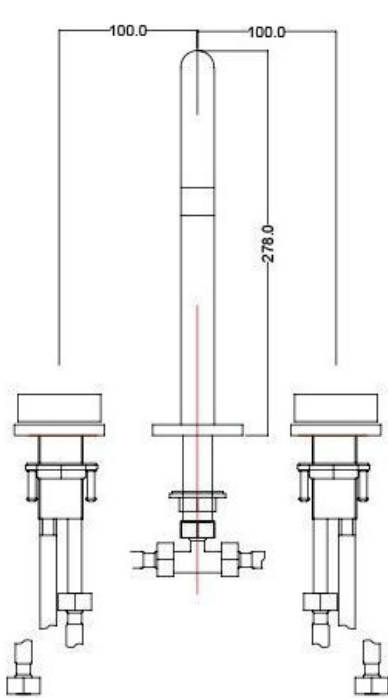

360 SWIVEL FONTANA KITCHEN SINK FAUCET IN BRUSHED GOLD SPECIFICATIONS

Category : Basin Faucet
 Style : Classical
 Fixture Material : Brass
 Handle Material : Zinc Alloy
 Installation Type : Deck Mounted
 Number of Installation Holes : 3
 Valve Material : Ceramic Valve
 Water Pressure : 0.5mpa
 Flow Rate : 1.5 GPM (5.7 L/min)
 Cold and Hot Switch : Yes
 Number of Handles : 2
 Total Height : 11.26 inch / 286 mm
 Spout Height : 8 inch / 203.9 mm
 Spout Length : 5.94 inch / 151 mm

Size

unit: mm

will the faucet fit my sink?

Recommend width: 6"-12" (152mm-305mm)
 the width is the distance between center point of two side holes.

Pre-drilled hole size requirement:
 1.26" (32mm) Min - 1.5" (38mm) Max

Max countertop thickness without deck plate:
 1.375" (35mm)

All dimensions and specifications are nominal and may vary. Use actual products for accuracy in critical situations.