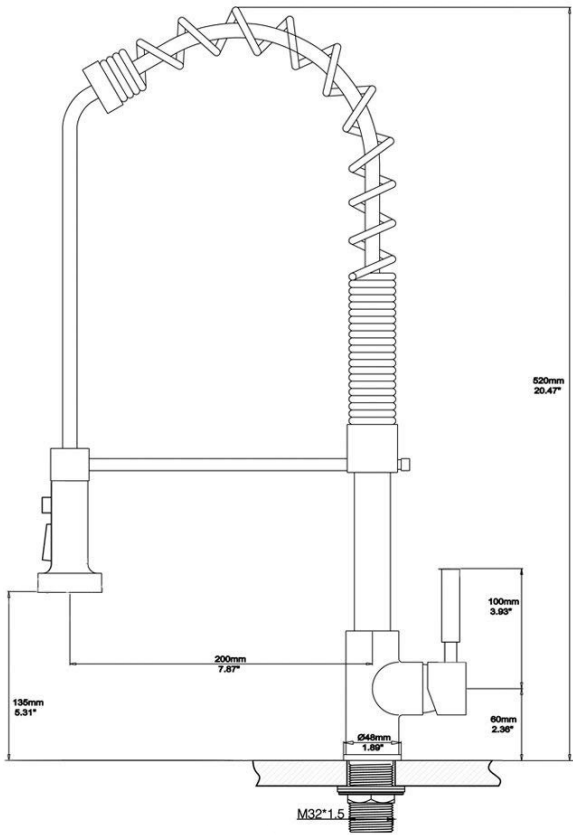

MILAN CASEROS OIL RUBBED BRONZE KITCHEN SINK FAUCET WITH PULL DOWN SPRAYER SPECIFICATIONS

Specs

- Overall Height: 20.47"
- Spout Height: 5.31"
- Spout Reach: 7.87"
- Number of installation holes required: 1 or 3
- Installs onto decks up to 2-1/2" thick
- Low lead compliant – complies with federal and state regulations for lead content
- Designed to easily connect to standard U.S. plumbing supply bibs

Solid brass lead free construction with superior rust-resistant finish. Matt black finishes
 High arc 360 degree swivel kitchen faucet with pull out and pull down sprayer, spout and 20" pull out sprayer hose allow you to easily reach all areas of your sinks.
 Multi-function sprayer head setting (STREAM, SPRAY, PAUSE), stream for filling water, spray for rinsing, pause for avoiding splashing in multitask mode, providing stable water pressure, makes cleanup easier.

1. Diameter of installation hole: 35-38 mm / 1.4-1.5 inch
2. The thickness of counter-top is upto 50 mm / 2 inch

All dimensions and specifications are nominal and may vary. Use actual products for accuracy in critical situations.