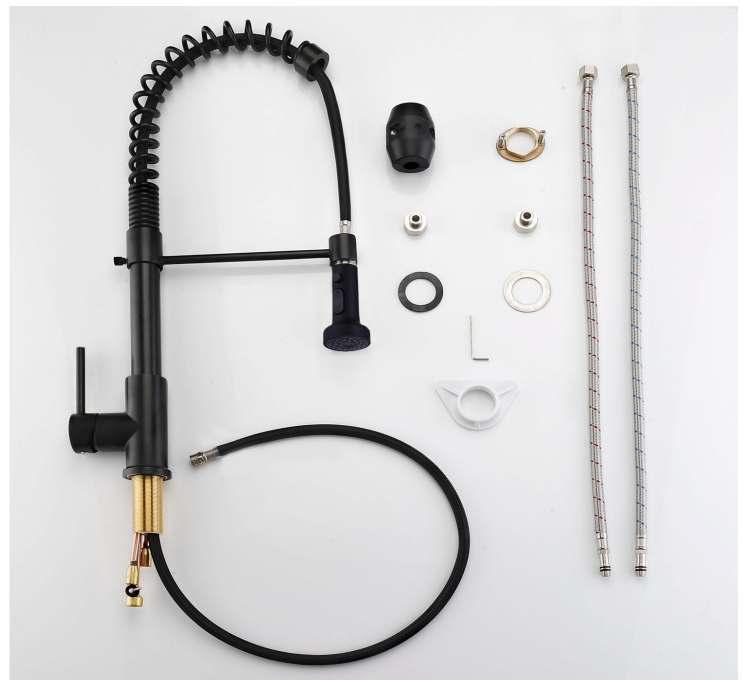

MILAN CASEROS OIL RUBBED BRONZE KITCHEN SINK FAUCET WITH PULL DOWN SPRAYER SPECIFICATIONS

Specs

- Overall Height: 20.47"
- Spout Height: 5.31"
- Spout Reach: 7.87"
- Number of installation holes required: 1 or 3
- Installs onto decks up to 2-1/2" thick
- Low lead compliant – complies with federal and state regulations for lead content
- Designed to easily connect to standard U.S. plumbing supply bibs

Solid brass lead free construction with superior rust-resistant finish. Matt black finishes
 High arc 360 degree swivel kitchen faucet with pull out and pull down sprayer, spout and 20" pull out sprayer hose allow you to easily reach all areas of your sinks.
 Multi-function sprayer head setting (STREAM, SPRAY, PAUSE), stream for filling water, spray for rinsing, pause for avoiding splashing in multitask mode, providing stable water pressure, makes cleanup easier.

1. Diameter of installation hole: 35-38 mm / 1.4-1.5 inch
2. The thickness of counter-top is upto 50 mm / 2 inch

All dimensions and specifications are nominal and may vary. Use actual products for accuracy in critical situations.