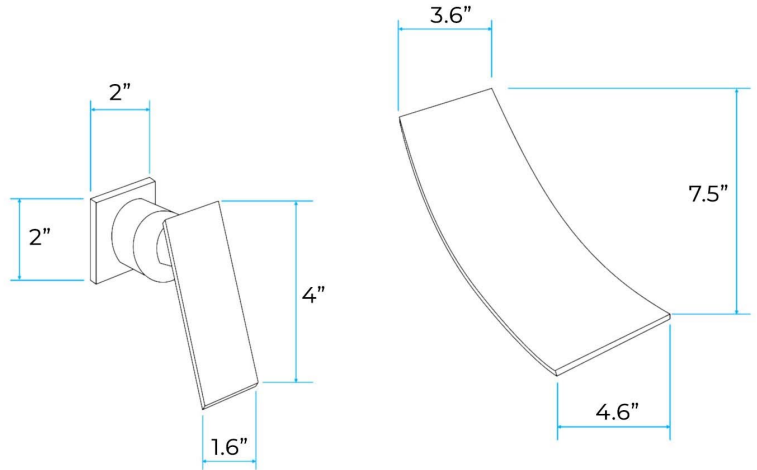

## BILBAO WALL MOUNT BRUSHED NICKEL SINGLE HANDLE WATERFALL BATHTUB FAUCET SPECS

### Size:

### Specifications

Feature: Wall Mount, Widespread, Waterfall

Style: Contemporary

Installation Holes: Two Holes

Number of Handle: Single Handle

Spout Length: 7.48 " (190 mm)

Spout Width: 4.6 " (118 mm)

Faucet Center: 3 to 6 Inches

Valve Type: Ceramic Valve

Faucet Body Material: Brass

Faucet Spout Material: Brass

Faucet Handle Material: Zinc Alloy

Flow Rate: Max 4 GPM / 15.1 LPM (tub Spout)