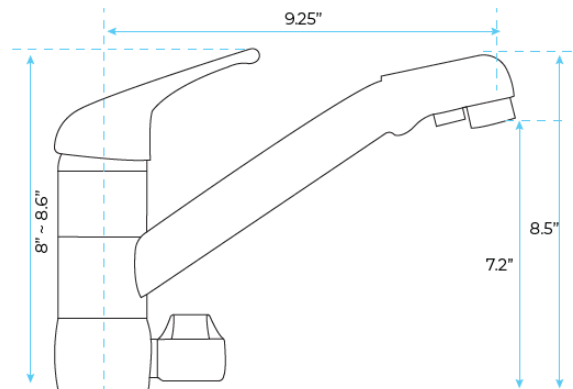

BORDEAUX SOLID BRASS DECK MOUNTED BLACK SINGLE HANDLE KITCHEN FAUCET SPECS

Size:

Specifications

- Installation Type: Deck Mounted
- Spray Type: None
- Finish: Bronze
- Valve Core Material: Ceramic
- Surface Treatment: Polished
- Type: Ceramic Plate Spool
- Rotatable Or Not: Yes
- Surface Finishing: Chrome
- Style: Contemporary
- Material: Brass
- Products Name: Kitchen Faucet
- Color: Black
- Water pressure: 0-10/Bar