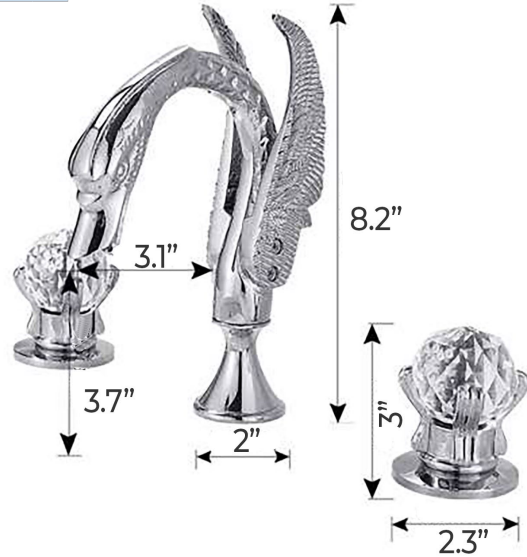

MILAN BRUSHED NICKEL SWAN SHAPED DUAL HANDLE BATHROOM SINK FAUCET SPECS

Size:

Specifications

Type::Bathroom Sink/Tub Faucet

Installation Holes:3

Number of Handles:2

Faucet Material:Solid Brass

Overall Height:27cm(10.6")

Spout Height:20cm(7.87")

Spout Reach:13cm(5.11")

Fit for 10-inch Widespread Sink at least

Come with 2 water connection hoses

Connection:G1/2

Flow Rate: 1.2 GPM / 4.5 LPM

will the faucet fit my sink?