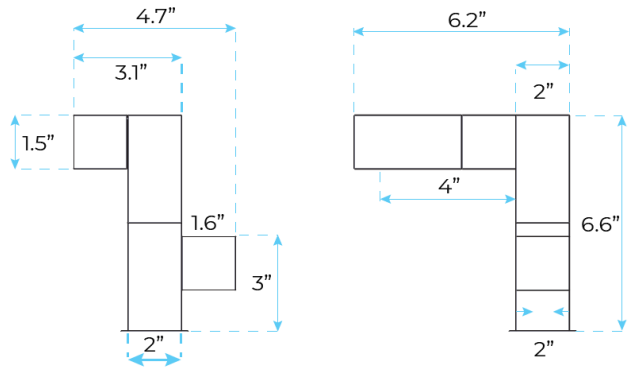

BRAVAT STYLISH SQUARE ADJUSTABLE CHROME DECK MOUNT FAUCET SPECS

SPECS:

- Brass Body
- Brass Handle
- Fluhs 28mm Ceramic Cartridge
- Neoperl Aerator
- Finish: Chrome
- Flow rate: 12L/min @ 0.3 MPa
- Plating technology: PVD
- Surface Treatment: POLISHED
- Faucet Mount: Single hole
- Installation Type: Deck mount