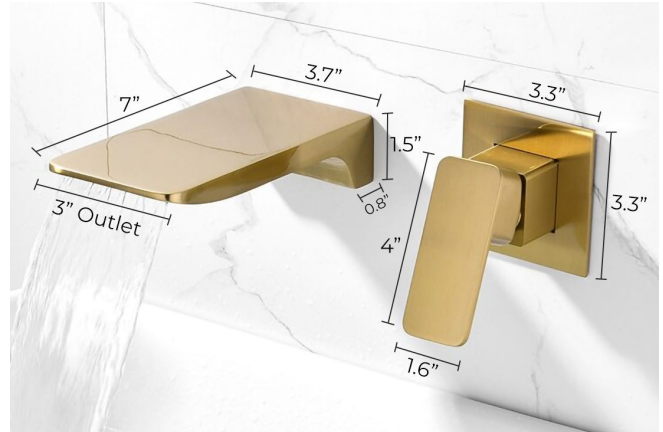

FONTANA NAPOLI LUXURY WALL MOUNT BRUSHED GOLD WATERFALL SINK FAUCET SPECS

Brushed Gold Faucet

Size:

Specifications

- Style: Modern
- Spout Type: Fixed
- Handle Type: Lever
- Body Material: Brass
- Spout Material: Brass
- Handle Material: Zinc Alloy
- Number Of Holes: 2
- Number Of Handles: 1
- Valve Included: Yes
- Valve Type: Ceramic Valve
- Flow Rate: 1.2 GPM / 4.5 LPM