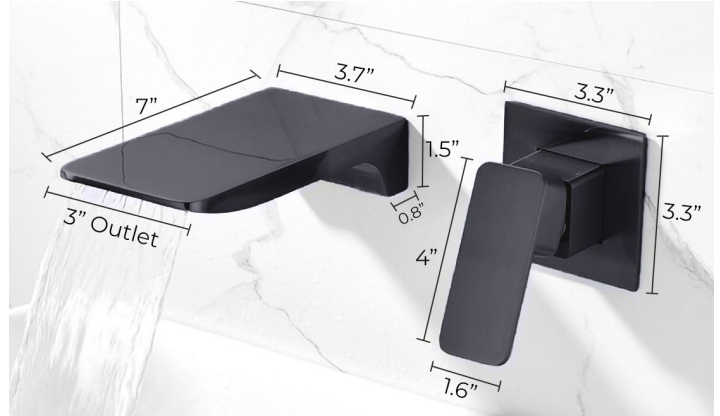

## FONTANA NAPOLI LUXURY WALL MOUNT DARK OIL RUBBED BRONZE WATERFALL SINK FAUCET SPECS

### SPECS:

Installation Hole Distance: 2 holes

Spout Height: 2 holes

Faucet Mount: 2 holes

Install Style: Single Holder Dual Hole

Hot & Cold Water: Yes

Accessory Type: Ceramic Plate Spool

Connector: G 1/2"