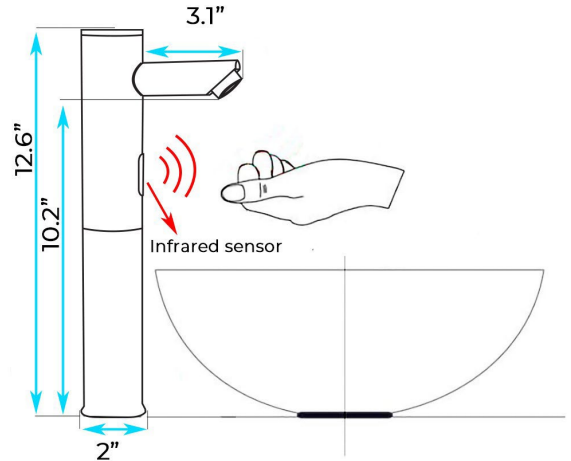

FONTANA SOLO ROSE GOLD TALL TOUCHLESS COMMERCIAL AUTOMATIC SENSOR FAUCET SPECS

SPECS:

Power: DC:6V(4AA alkaline battery)

AC:220V-240V; 50/60HZ

Water Consumption: 0.05Mpa-0.6Mpa

Detection Zone: 17-30 cm or adjustable

Dia.of inlet / outlet pipe: G1/2"

Flux: $\geq 0.07L/S$

Temperature: 0.1-50°C

Dia of installing faucet: 33~35mm

Water flow: 4-6 L/M (0.3 Mpa)