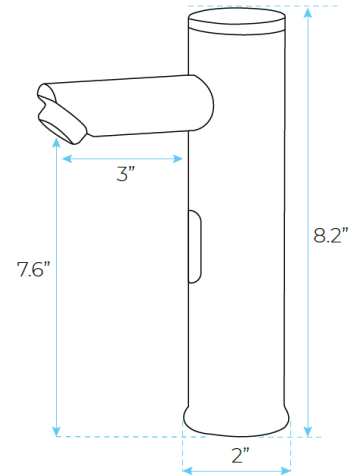

### SPECS:

Type : Ceramic Plate Spool  
Style : Contemporary  
Surface Treatment : Polished Gold  
Valve Core Material : Ceramic  
Feature : Waterfall Swivel Spout  
Installation Type : Deck Mounted  
Installation Holes: Single Hole  
Water Pressure : 0.1-0.7Mpa  
Cold & Hot Water : Yes  
Inductive Opening Time: < 1 second  
Inductive Closing Time: < 2 second  
Dia.of inlet / outlet pipe: G1/2"  
Flux:  $\geq 0.07\text{L/S}$   
Temperature: 0.1-50°C  
Dia.of inlet / outlet pipe: G1/2"  
Battery lifespan: 100000 cycles