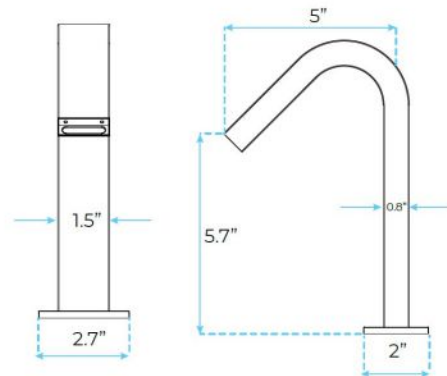

FONTANA COMMERCIAL BRUSHED GOLD TOUCHLESS AUTOMATIC SENSOR HANDS FREE FAUCET

Specifications:

Brand: FontanaShowers®

Water Pressure: 0.05Mpa - 0.7Mpa

Power and Voltage: DC.6V / AC.110-220V - 50/60Hz
Power Consumption: 0.5MW

Detection Zone: Factory set 25cm/10" (based on standard inductive board)

Ambient Temperature: 1 - 45 °C / 33.8 -113 °F

Degree of protection by enclosure: IP56
Battery: 4 x 'AA' size cells

Operational water pressure range: 0.05 - 0.6MPa

Water supply pipe size: DN15

Flow Rate: 0.5 gpm (1.9 Lpm), Available in other flow rates (optional)

Touchless Faucet Material: Solid Brass Construction

Finish: Brushed Gold

Adjustable sensing range: Factory range is set about 4"to 5"from the sensor, it can be adjusted

Control Box : Included- Hardwired & Battery Operated

Remote Control: Available Optional- Reset, Adjust the Sensing Distance or turn off/on

Flow Rate Specific Requirements: Can be provided for Specific Water Flow Requirement

Mixing Valve: Water Temperature Mixing Valve Supplied (Optional)

Battery lifespan: 100000 cycles

Static Power Consumption: 0.36mw

Working Power consumption:0.5mw

Inductive Opening Time: < 1 second

Inductive Closing Time: < 2 second

Dia of installing faucet: 1.29~1.38 inches (33~35mm)

Dia. of inlet/outlet pipe: G1/2"

Convenient to maintain: Built-in strainer to prevent sundries from entering the solenoid valve

Flashing light indicator: Diagnostic indicators for power up, low battery, and solenoid function

Intelligent: Faucet will self adjust its best detection zone as per the color and shape of lavatory

Power Supply: AC110V And DC6V power (Hardwired and Battery Operated/Back up) Also available in AC210V

Accessories: Comes complete with Hoses & Accessories

Selenoid Feature : Water resistant solenoid enclosure

Installations: Comes complete with Installation Instructions

Water Pressure: 0.5 - 7.0 KGS/cm , 10 - 125 psi

Touchless Faucet Shutoff: Factory set to 30-second Auto Shutoff (can be adjusted)

Usage, Applications: For commercial space bathrooms/restrooms