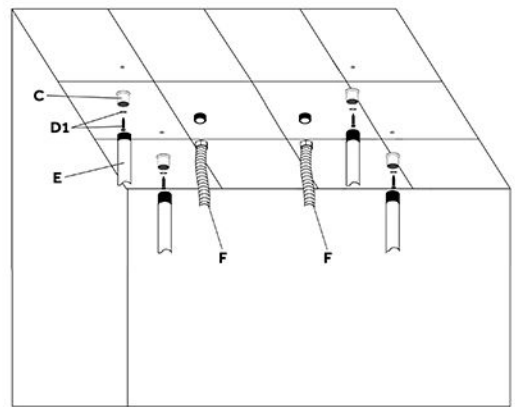

FONTANA CASORIA 20X40IN BRUSHED GOLD CEILING MOUNT RAIN SHOWER HEAD

PRIOR TO INSTALLATION

Please read installation instructions below. All plumbing should be installed in accordance with applicable building codes and regulations.

Plumbers Tape

Tape Measure

Level

Adjustable Wrench

Hex Wrench

Thread Sealant

Drill

Pencil or Marker

Screwdriver

*not included

Shower Head Installation Instructions

According to the template (B) mark the location of the mounting holes (1). Use a drill with a 6mm bit to drill mounting holes into studs or blocking.

Install the mounting brackets (C) with the tapping screws (D1). Thread the shower bars (E) onto the mounting brackets, and the inlet hose (F) onto the water inlet.

Attach the shower head (A) to the shower bars (E). Connect the inlet hose (F) to the showerhead.