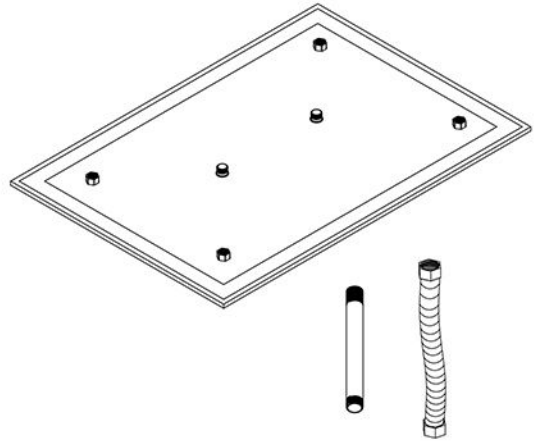

FONTANA CASORIA 20X40IN BRUSHED GOLD CEILING MOUNT RAIN SHOWER HEAD

PRIOR TO INSTALLATION

Please read installation instructions below. All plumbing should be installed in accordance with applicable building codes and regulations.

Plumbers Tape

Tape Measure

Level

Adjustable Wrench

Hex Wrench

Thread Sealant

Drill

Pencil or Marker

Screwdriver

*not included

Shower Head Installation Instructions

According to the template (B) mark the location of the mounting holes (1). Use a drill with a 6mm bit to drill mounting holes into studs or blocking.

Install the mounting brackets (C) with the tapping screws (D1). Thread the shower bars (E) onto the mounting brackets, and the inlet hose (F) onto the water inlet.

Attach the shower head (A) to the shower bars (E). Connect the inlet hose (F) to the showerhead.