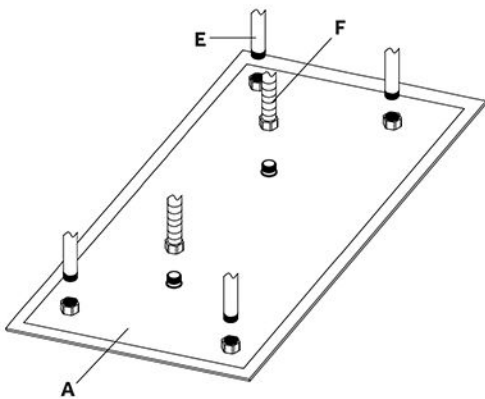

FONTANA CASORIA 20X40IN BRUSHED GOLD CEILING MOUNT RAIN SHOWER HEAD

PRIOR TO INSTALLATION

Please read installation instructions below. All plumbing should be installed in accordance with applicable building codes and regulations.

Plumbers Tape

Tape Measure

Level

Adjustable Wrench

Hex Wrench

Thread Sealant

Drill

Pencil or Marker

Screwdriver

*not included

Shower Head Installation Instructions

According to the template (B) mark the location of the mounting holes (1). Use a drill with a 6mm bit to drill mounting holes into studs or blocking.

Install the mounting brackets (C) with the tapping screws (D1). Thread the shower bars (E) onto the mounting brackets, and the inlet hose (F) onto the water inlet.

Attach the shower head (A) to the shower bars (E). Connect the inlet hose (F) to the showerhead.