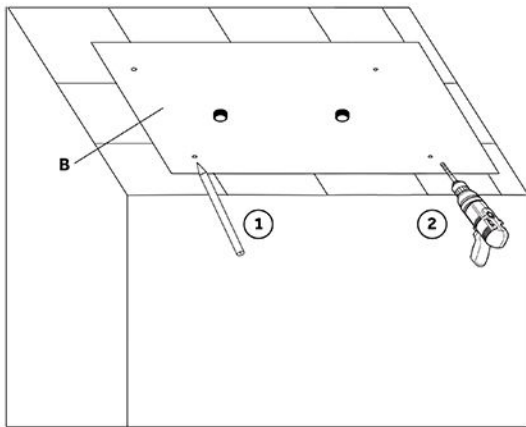

FONTANA CASORIA 20X40IN BRUSHED GOLD CEILING MOUNT RAIN SHOWER HEAD

PRIOR TO INSTALLATION

Please read installation instructions below. All plumbing should be installed in accordance with applicable building codes and regulations.

Plumbers Tape

Tape Measure

Level

Adjustable Wrench

Hex Wrench

Thread Sealant

Drill

Pencil or Marker

Screwdriver

*not included

Shower Head Installation Instructions

According to the template (B) mark the location of the mounting holes (1). Use a drill with a 6mm bit to drill mounting holes into studs or blocking.

Install the mounting brackets (C) with the tapping screws (D1). Thread the shower bars (E) onto the mounting brackets, and the inlet hose (F) onto the water inlet.

Attach the shower head (A) to the shower bars (E). Connect the inlet hose (F) to the showerhead.