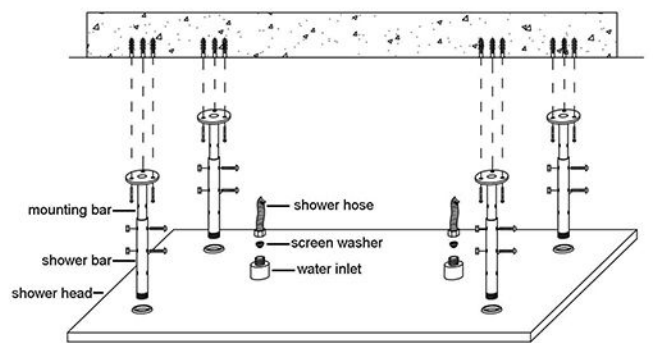

FONTANA CASORIA 20X40IN BRUSHED GOLD CEILING MOUNT RAIN SHOWER HEAD

PRIOR TO INSTALLATION

Please read installation instructions below. All plumbing should be installed in accordance with applicable building codes and regulations.

Plumbers Tape

Tape Measure

Level

Adjustable Wrench

Hex Wrench

Thread Sealant

Drill

Pencil or Marker

Screwdriver

*not included

Shower Head Installation Instructions

According to the template (B) mark the location of the mounting holes (1). Use a drill with a 6mm bit to drill mounting holes into studs or blocking.

Install the mounting brackets (C) with the tapping screws (D1). Thread the shower bars (E) onto the mounting brackets, and the inlet hose (F) onto the water inlet.

Attach the shower head (A) to the shower bars (E). Connect the inlet hose (F) to the showerhead.