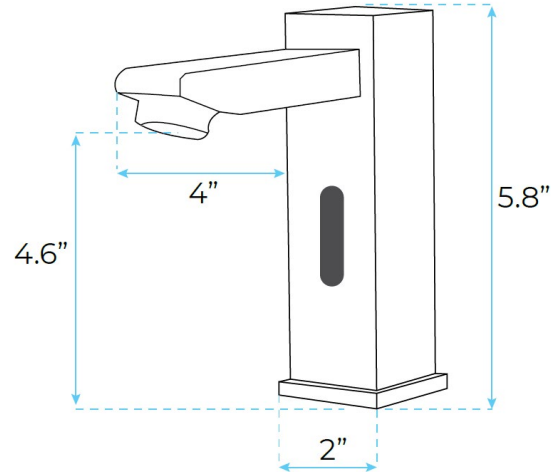

FONTANA VERONA COLD & HOT GOLD FINISH TOUCHLESS BATHROOM FAUCET SPECS

SPECS :

Power: DC:6V(4AA alkaline battery)

AC:220V-240V; 50/60HZ

Water Consumption: 0.05Mpa-0.6Mpa

Detection Zone: 16-32 cm or adjustable

Dia.of inlet / outlet pipe: G1/2"

Flux: $\geq 0.07L/S$

Temperature: 0.1-50°C

Water Pressure: 0.1 - 7.0 KGS/cm , 10 -
125 psi

flow rate : 2.5 GPM