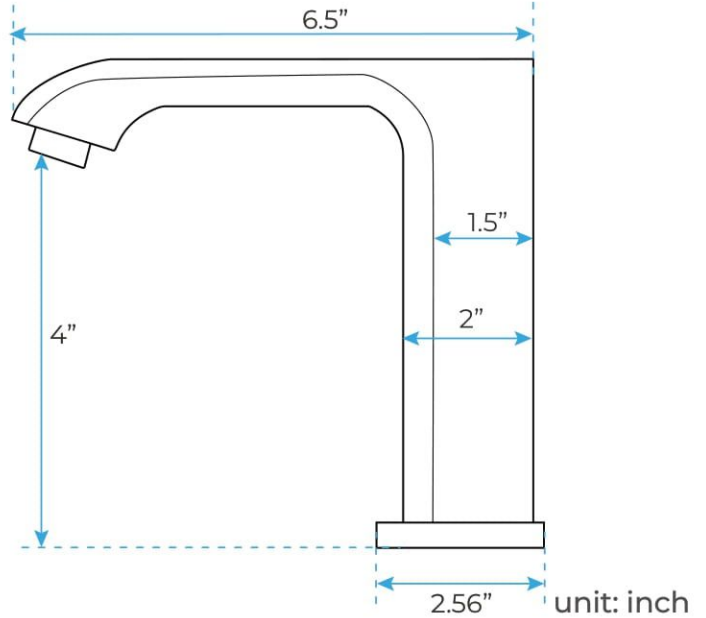

Fontana Commercial Matte Black Bathroom Automatic Touchless Sensor Faucet

Size

Specs

- Power: AC & DC 6V (batteries not included)
- Water Consumption: 0.05Mpa-0.6Mpa
- Detection Zone: 16-32 cm or adjustable
- Motor valve lifespan: up to 500000 flushes
- Battery lifespan: 100000 cycles
- Static Power Consumption: 0.36mw
- Working Power consumption: 0.5mw
- Inductive Opening Time: < 1 second
- Inductive Closing Time: < 2 second
- Dia.of inlet / outlet pipe: G1/2"
- Flux: $\geq 0.07L/S$
- Power Supply: Box Transformer (BOX)
- Temperature Mixer: Below Deck Manual Mixing Valve (BDM)
- Factory Default Timeout: 30s
- Factory Default GPC: 0.75
- Working pressure: 0.05 - 1.6 Mpa
- Water flow: 1.2GPM (4.54 L/Min) @ 60PSI

Overview

All dimensions and specifications are nominal and may vary. Use actual products for accuracy in critical situations.