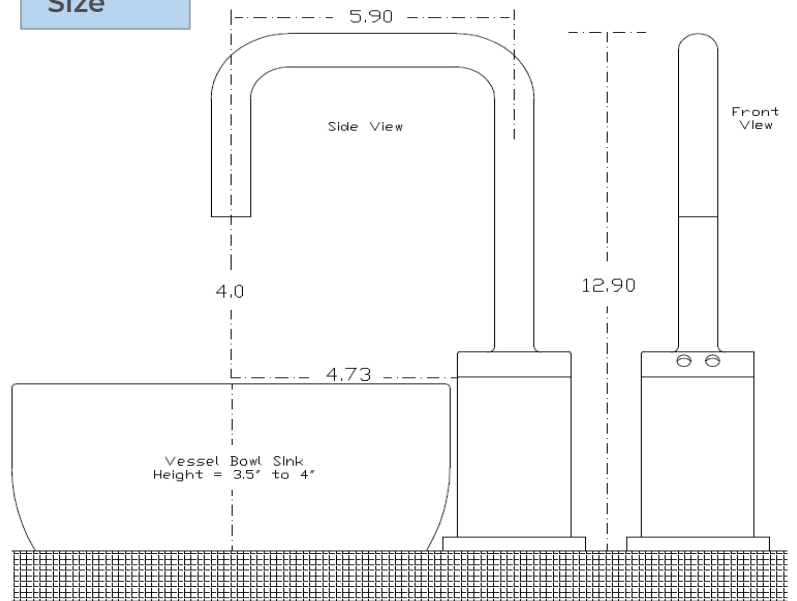

TOUCHLESS COMMERCIAL U-SHAPED MATTE BLACK FINISH AUTOMATIC SENSOR FAUCET SPECIFICATIONS

Size

unit: inch

Specs

- Spout: Solid Brass
- Power: 4 (AA) Batteries / AC Adapter Optional
- Battery life expectancy: 200,000 cycles
- Sensor type and Location: Active Infrared, Base mount
- Sensor Microprocessor: Digital, Plug And Play
- Sensing Range: 2" to 8" Adjustable
- Response Time: 0.3 Second
- Shut-Off Delay Time: 3 Seconds
- Maximum Running Time: 60 Seconds
- Aerator: 2.2 GPM Standard

Overview

All dimensions and specifications are nominal and may vary. Use actual products for accuracy in critical situations.