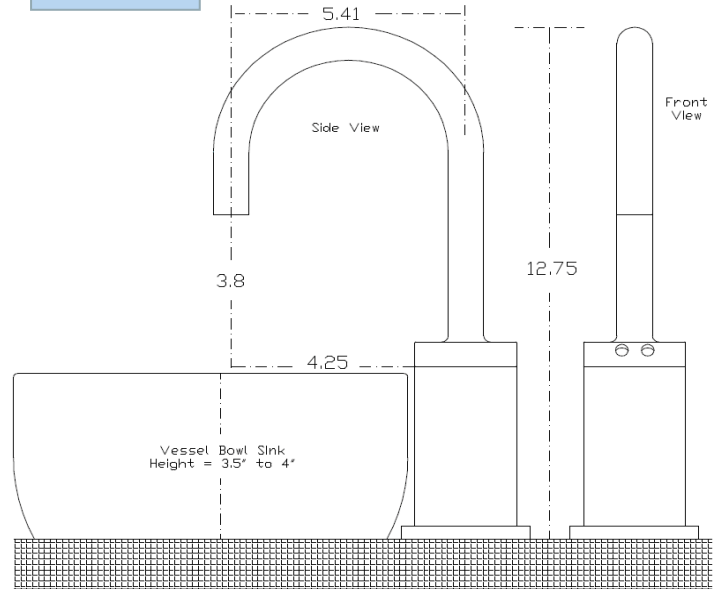

GOOSENECK COMMERCIAL AUTOMATIC SMART SENSOR FAUCET IN MATTE BLACK SPECIFICATIONS

Size

unit: inch

Specs

- Spout: Solid Brass
- Power: 4 (AA) Batteries / AC Adapter Optional
- Battery life expectancy: 200,000 cycles
- Sensor type and Location: Active Infrared, Base mount
- Sensor Microprocessor: Digital, Plug And Play
- Sensing Range: 2" to 8" Adjustable
- Response Time: 0.3 Second
- Shut-Off Delay Time: 3 Seconds
- Maximum Running Time: 60 Seconds
- Aerator: 2.2 GPM Standard

Overview

All dimensions and specifications are nominal and may vary. Use actual products for accuracy in critical situations.