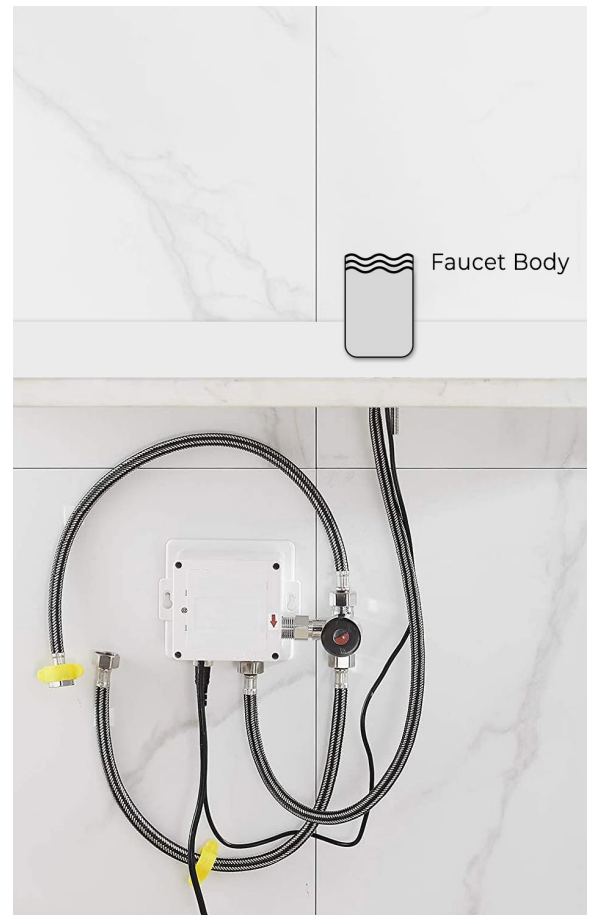

Overview

All dimensions and specifications are nominal and may vary. Use actual products for accuracy in critical situations.