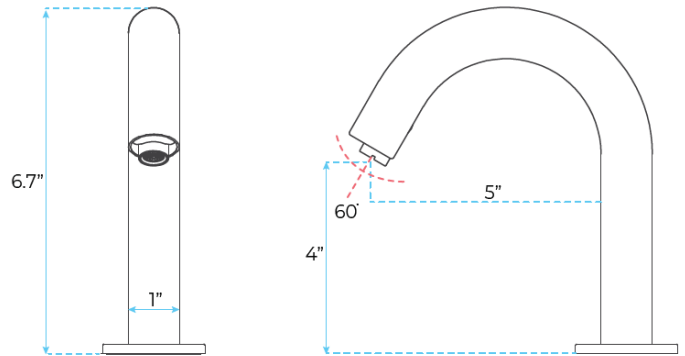

FONTANA BRIO COMMERCIAL CHROME TOUCHLESS VOLUME AUTOMATIC SENSOR HANDS FREE FAUCET SPECS

SPECS :

Power: DC:6V(4AA alkaline battery)

AC:220V-240V; 50/60HZ

Water Consumption: 0.05Mpa-0.6Mpa

Detection Zone: 16-32 cm or adjustable

Dia.of inlet / outlet pipe: G1/2"

Temperature: 0.1-50°C

Dia of installing faucet: 33~35mm

Flow rate: 1.8 GPM (6.81 L / min)