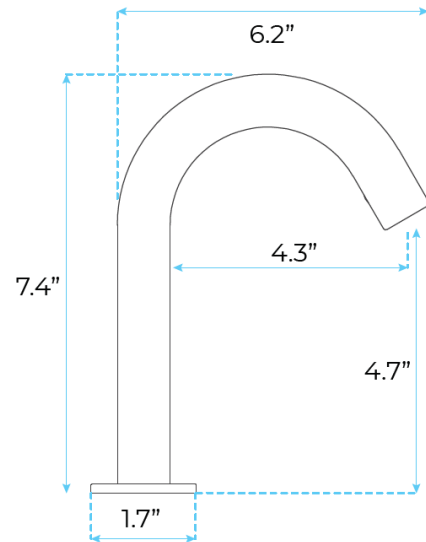

FONTANA BRIO COMMERCIAL MATT BLACK TOUCHLESS VOLUME AUTOMATIC SENSOR HANDS FREE FAUCET SPECS

SPECS:

- ▶ Type: Matte Black Hand Touch Tap Automatic Inflated Sensor Faucet
- ▶ Sensor Distance: 2.7" - 3.1"
- ▶ Water Pressure Range : 0.5 wpa -- 0.6 wpa
- ▶ Faucet Material: Solid Brass
- ▶ Hot and Cold Hose Material: Stainless Steel
- ▶ Mixer Tap Material: Ceramic
- ▶ Item Finished: matte black
- ▶ Install Way: Deck Mounted
- ▶ Combinations
- ▶ Number of The Install Hole: Single hole
- ▶ Water Spout Way: water column
- ▶ Warm And Cold: yes
- ▶ Connection Parts Size: ½ " NPT connectors
- ▶ Applicable Water temperature : 0 - 45 Degree
- ▶ The handle can Adjust to Hot or Cold Water
- ▶ Droplet Free Ceramic Disc Cartridge For
- ▶ Smooth And Long Lasting Operation
- ▶ Easy To Clean. Can Be Cleaned With A Mild Soap To The Non-tarnish Life Shine
- ▶ GPM - 1.2