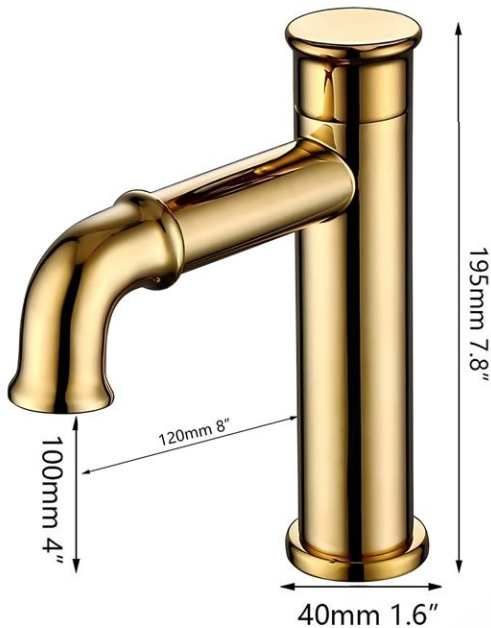

Fontana Les Ulis Gold Touchless Deck Mounted Bathroom Sink Faucet

Specs

- Model Number: FS7046GD
- Style: Modern
- Type: Touchless Bathroom Sink Faucet
- Material: Copper
- Finish: Gold
- Installation Type: Deck Mounted
- Valve Included: Yes
- Valve Type: Ceramic Valve
- Resistance Type: Rust & Corrosion Resistant ,Scratch Resistant
- Touchless: Yes
- Swivel Spout: Non-Swivel Spout
- Hot/Cold Indicators: Hot/ Cold Indicators Included
- Deck Plate Included: Cover Plate Included
- Valve Included: Valve Not Included
- Aerator Included: Aerator Not Included
- Number of Hole: Single Hole
- Spout Type: Gooseneck/High Arc
- Total Height: 7.72" (196 mm)
- Spout Height: 2.17" (55 mm)
- Spout Reach: 5.31" (135 mm)
- Base Diameter: 2.17" (55 mm)
- Top Diameter: 2.17" (55 mm)
- Spout Width (from end to base): 6.69" (170 mm)
- Flow Rate: 1.2 GPM / 4.5 LPM
- ADA Compliant

Faucet Size

All dimensions and specifications are nominal and may vary. Use actual products for accuracy in critical situations.