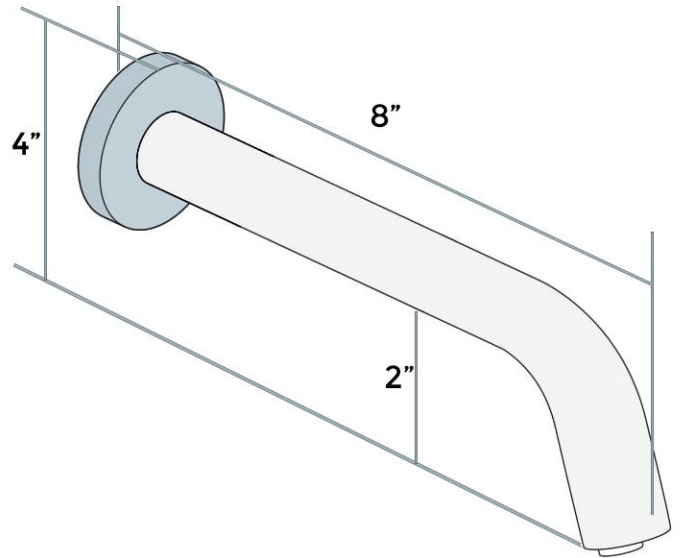

Fontana Saint-Malo White Copper Wall Mounted Touchless Faucet

SPECS:

- Power: DC:6V(4AA alkaline battery)
- AC:220V-240V; 50/60HZ
- Water Consumption: 0.05Mpa-0.6Mpa
- Detection Zone: 16-32 cm or adjustable
- Motor valve lifespan: up to 500000 flushes
- Battery lifespan: 100000 cycles
- Static Power Consumption: 0.36mw
- Working Power consumption: 0.5mw
- Inductive Opening Time: < 1 second
- Inductive Closing Time: < 2 second
- Dia.of inlet / outlet pipe: G1/2"
- Flux: \square 0.07L/S
- Temperature: 0.1-50°C
- Dia of installing faucet: 33~35mm