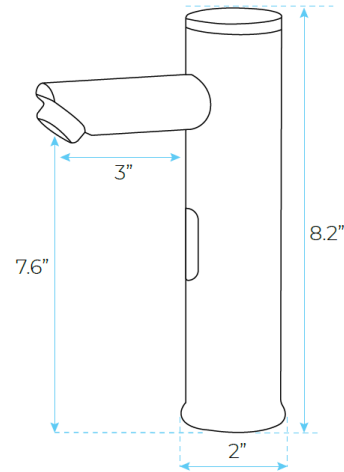

SOLO GOLD TONE TOUCHLESS MOTION ACTIVATED SINK FAUCET SPECS

SPECS:

Power: DC:6V(4AA alkaline battery)

AC:220V-240V; 50/60HZ

Water Consumption: 0.05Mpa-0.6Mpa

Detection Zone: 16-32 cm or adjustable

Motor valve lifespan: up to 500000
flushes

Battery lifespan: 100000 cycles

Static Power Consumption: 0.36mw

Working Power consumption: 0.5mw

Inductive Opening Time: < 1 second

Inductive Closing Time: < 2 second

Dia.of inlet / outlet pipe: G1/2"

Flux: $\geq 0.07L/S$

Temperature: 0.1-50°C

Dia of installing faucet: 33~35mm

Water Pressure : 0.1-0.7Mpa