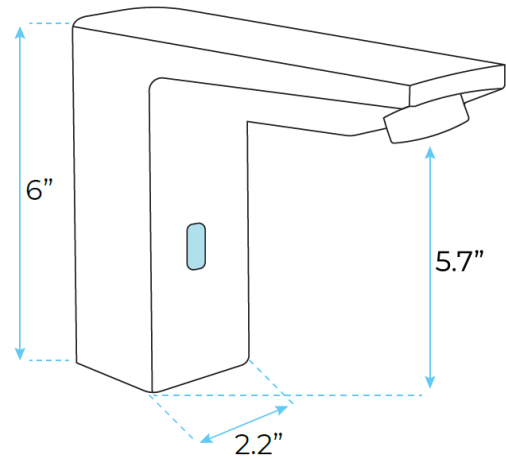

FONTANA YELLOW GOLD COMMERCIAL AUTOMATIC SENSOR TOUCHLESS FAUCET SPECS