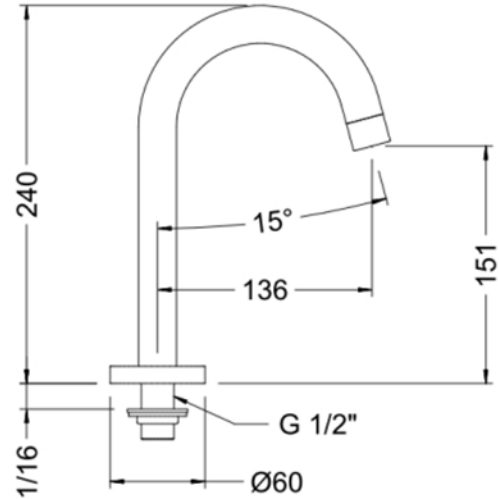

FONTANA DENVER CHROME SOLID BRASS COMMERCIAL AUTOMATIC SOAP DISPENSER

specs

Brand Name: FontanaShowers®
Model Number: FST9874SD-C
Type: Automatic Liquid Soap Dispenser
Material: Solid Brass
Finish: Chrome
Installation: Deck Mount
Function: Anti-bacteria Sensor Dispenser
Usage: Commercial Use
Power Input: AC1100V & DC6V
Power Option: AC/DC
Lifetime: ≥50,000 Cycles
Sensor Type: Infrared AI Smart-Chip
ADA Compliant