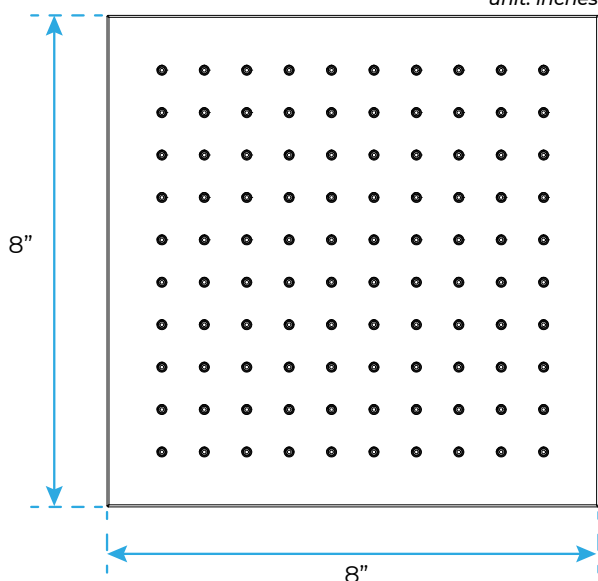

## 8" MATTE BLACK SQUARE LED RAIN SHOWER HEAD SOLID BRASS SPECIFICATIONS

### Shower Head

unit: inches

Feature: Rainfall Shower

Material: Brass

Showerhead Flow Rate: 1.8 GPM

Style: Contemporary

Water flow: 8 L / min

Connection standard: G1/2

### (If you have opted for LED option)

The LED light will change its color by detecting water temperature:

0-30°C (32-86°F): Blue LED ■

30-40°C (86-104°F): Green LED ■

40-50°C (104-122°F): Red LED ■

50-100°C (122-212°F): Flashing Red LED ■ ■ ■