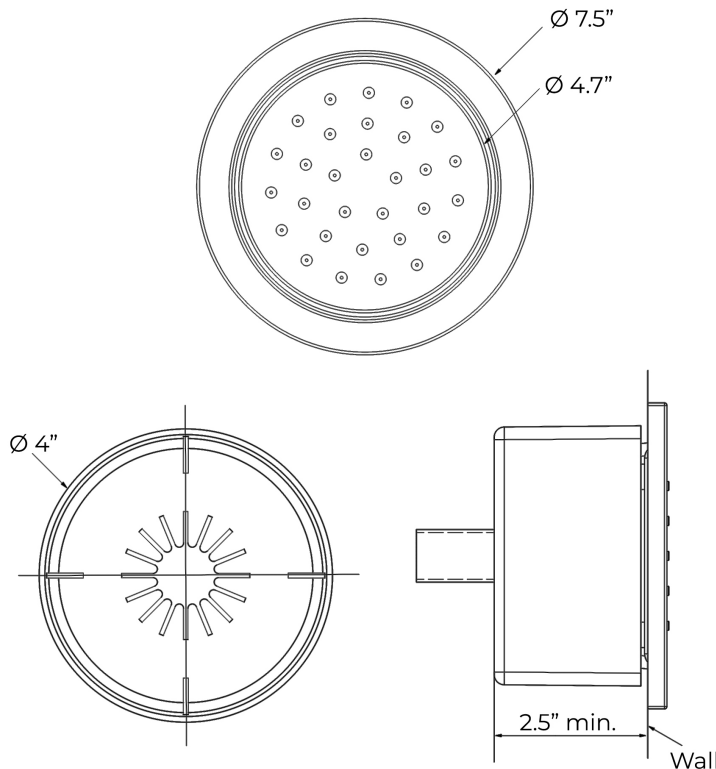

# FONTANA WALL MOUNT BIG MASSAGE SHOWER BODY JET SPRAY FOR SPA BATH & SHOWER ROUND G1/2" SPECS

## Specifications

- Material: Brass
- Finishes: Brushed Gold
- Water pressure: 1.5GPM
- Suitable Place: Showers
- Install Connect Size: G1/2"
- Type: Body Massage Jets Sprayer
- Control Type: Auto-Thermostat Control
- Style: Contemporary
- Size: 5.12" (<130mm)
- Surface Treatment: Brushed
- Type: Fixed Rotatable Type
- Valve Core Material: Ceramic
- Installation Type: Wall Mount

## Size:

Flow Rate  
1.5 GPM (5.7 LPM)