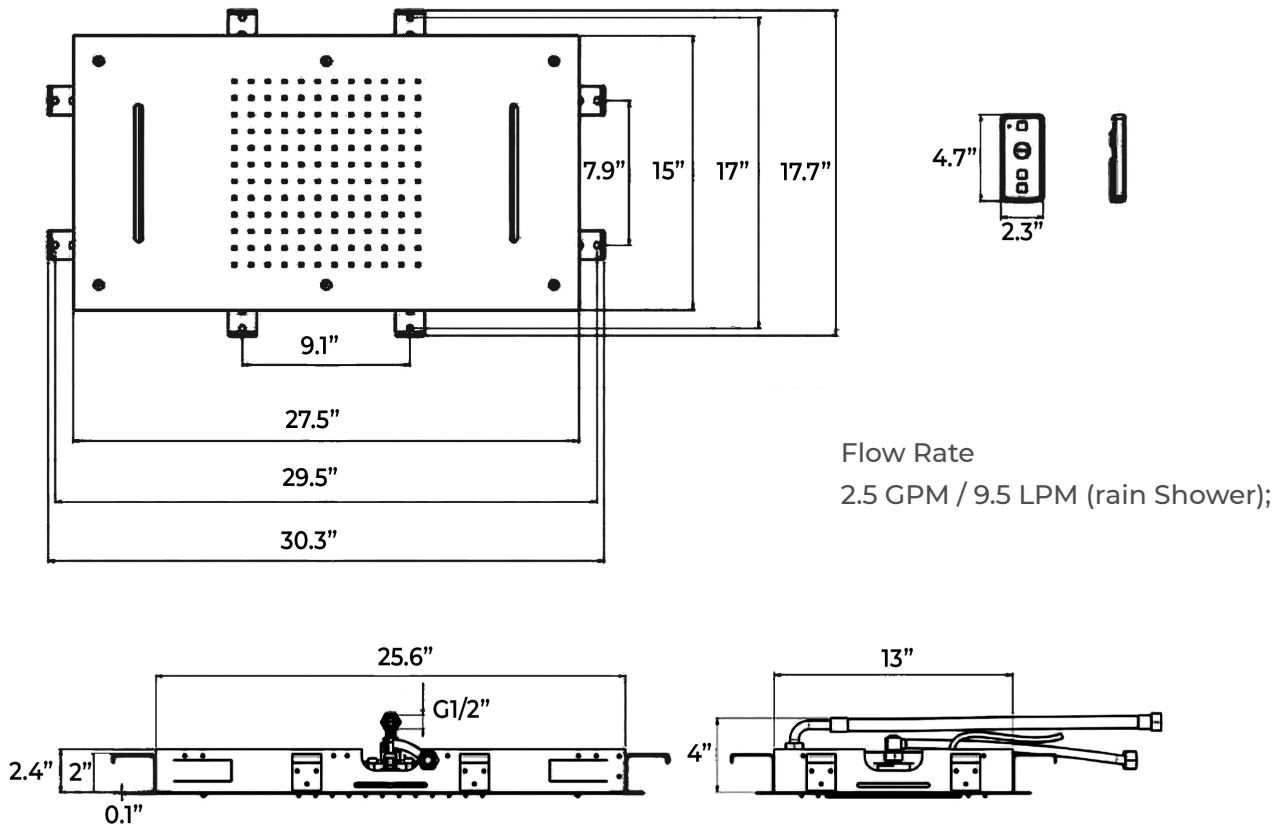

FONTANA SHOWERS GOLD RECESSED SHOWER SET SPECS

Specifications

- Anti-scald
- Fitting: Universal, can fit any standard showerhead
- Style: Contemporary Showerhead
- High quality this modern shower head is made out of stainless steel, so it's made to last!
- Material: Solid Brass
- Mount Method: Ceiling Recessed
- Finish: Gold
- Led Power Source: Water Flow
- Connection: 1/2" US standard (included)

Shower Head Size:

Hand Shower Size:

The minimum required water pressure is 0.05 MPa (0.5 bar).
Flow rate 2.5 GPM (9.5 LPM).

Mixer Connection:

Body Jets Size:

Feature: Can rotate 360 degrees
Flow Rate: 1.5 GPM / 5.7 LPM (each Bodyspray)