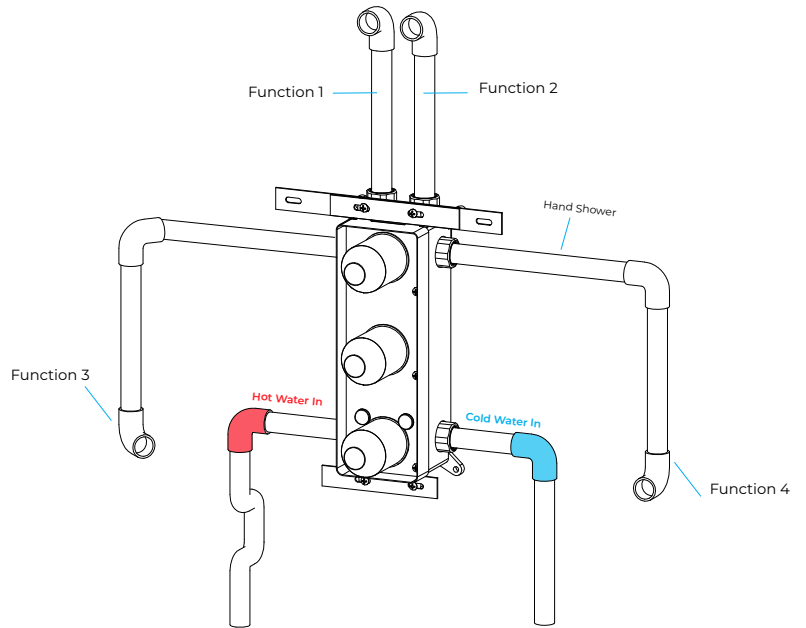

FONTANA SHOWERS GOLD RECESSED SHOWER SET SPECS

Specifications

- Anti-scald
- Fitting: Universal, can fit any standard showerhead
- Style: Contemporary Showerhead
- High quality this modern shower head is made out of stainless steel, so it's made to last!
- Material: Solid Brass
- Mount Method: Ceiling Recessed
- Finish: Gold
- Led Power Source: Water Flow
- Connection: 1/2" US standard (included)

Shower Head Size:

Hand Shower Size:

The minimum required water pressure is 0.05 MPa (0.5 bar).
Flow rate 2.5 GPM (9.5 LPM).

Mixer Connection:

Body Jets Size:

Feature: Can rotate 360 degrees
Flow Rate: 1.5 GPM / 5.7 LPM (each Bodyspray)