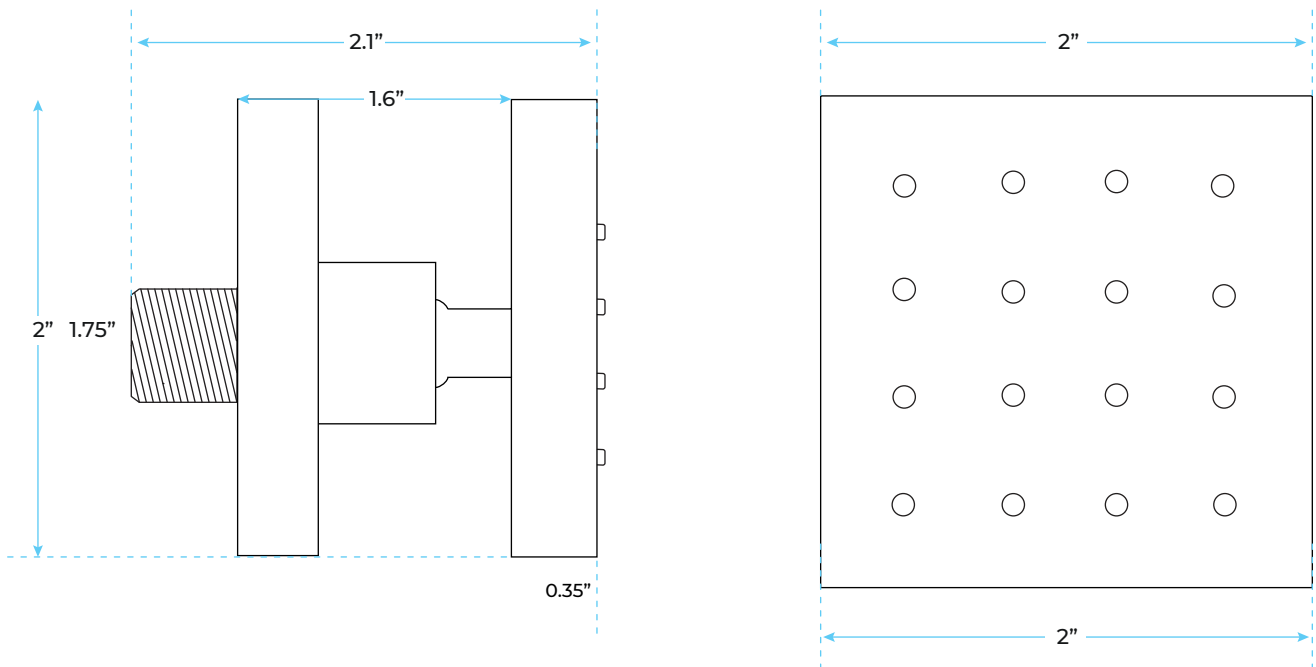

FONTANA SHOWERS GOLD RECESSED SHOWER SET SPECS

Specifications

- Anti-scald
- Fitting: Universal, can fit any standard showerhead
- Style: Contemporary Showerhead
- High quality this modern shower head is made out of stainless steel, so it's made to last!
- Material: Solid Brass
- Mount Method: Ceiling Recessed
- Finish: Gold
- Led Power Source: Water Flow
- Connection: 1/2" US standard (included)

Shower Head Size:

Hand Shower Size:

The minimum required water pressure is 0.05 MPa (0.5 bar).
Flow rate 2.5 GPM (9.5 LPM).

Mixer Connection:

Body Jets Size:

Feature: Can rotate 360 degrees
Flow Rate: 1.5 GPM / 5.7 LPM (each Bodyspray)