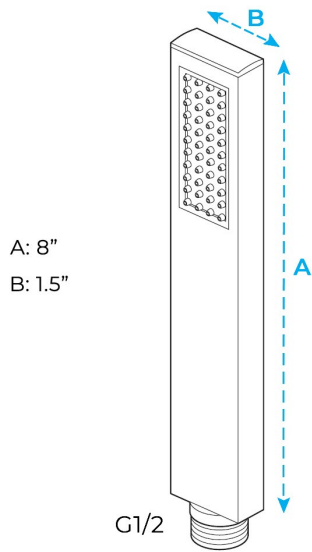

FONTANA SHOWERS GOLD RECESSED SHOWER SET SPECS

Specifications

- Anti-scald
- Fitting: Universal, can fit any standard showerhead
- Style: Contemporary Showerhead
- High quality this modern shower head is made out of stainless steel, so it's made to last!
- Material: Solid Brass
- Mount Method: Ceiling Recessed
- Finish: Gold
- Led Power Source: Water Flow
- Connection: 1/2" US standard (included)

Shower Head Size:

Hand Shower Size:

The minimum required water pressure is 0.05 MPa (0.5 bar).
Flow rate 2.5 GPM (9.5 LPM).

Mixer Connection:

Body Jets Size:

Feature: Can rotate 360 degrees
Flow Rate: 1.5 GPM / 5.7 LPM (each Bodyspray)