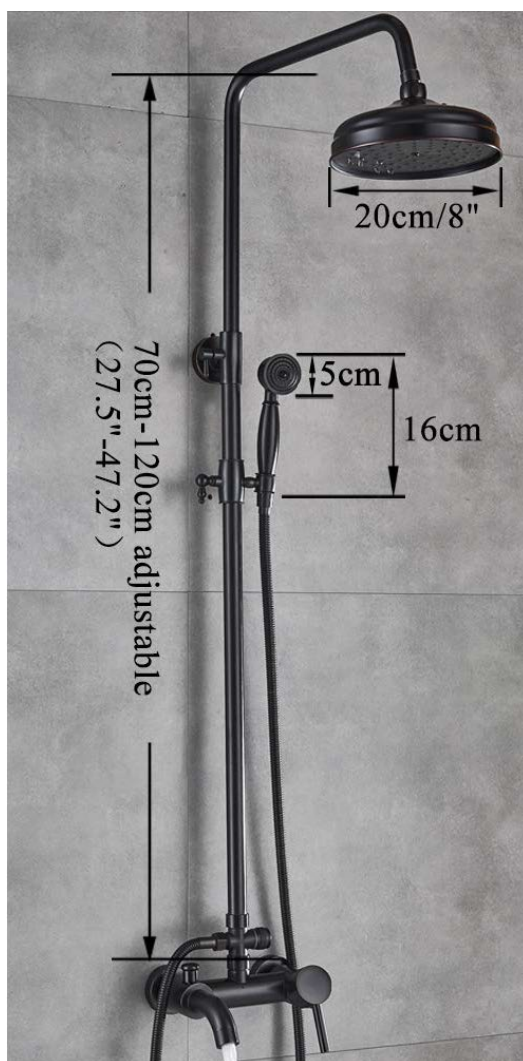

RENALTO SINGLE HANDLE LED SQUARE SHOWER HEAD WALL MOUNT SHOWER SET OIL RUBBED BRONZE WITH HAND SHOWER SPECIFICATIONS

Feature: Wall Mounted

Shower Head Size: 8" (20 cm)

Number of Handles: Single Handle

Adjustable height: 70-120 cm (27.5-47.2 inch)

Two holes center distance on the wall: 15cm

The Distance of Two Holes can be adjustable:

13.5-17 cm (5.3-6.6 inch)

Valve Type: Ceramic Valve

Material: Brass

Connection: G1/2

Buried water pipe

Suitable for Hole distance 13~17cm
(Recommend use 15cm as the standard)