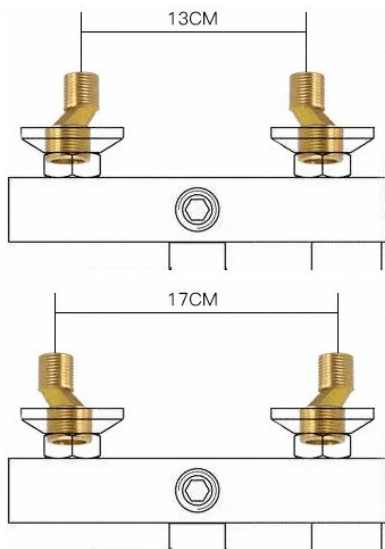

RENALTO SINGLE HANDLE LED SQUARE SHOWER HEAD WALL MOUNT SHOWER SET OIL RUBBED BRONZE WITH HAND SHOWER SPECIFICATIONS

Feature: Wall Mounted

Shower Head Size: 8" (20 cm)

Number of Handles: Single Handle

Adjustable height: 70-120 cm (27.5-47.2 inch)

Two holes center distance on the wall: 15cm

The Distance of Two Holes can be adjustable:

13.5-17 cm (5.3-6.6 inch)

Valve Type: Ceramic Valve

Material: Brass

Connection: G1/2

Buried water pipe

Suitable for Hole distance 13~17cm
(Recommend use 15cm as the standard)