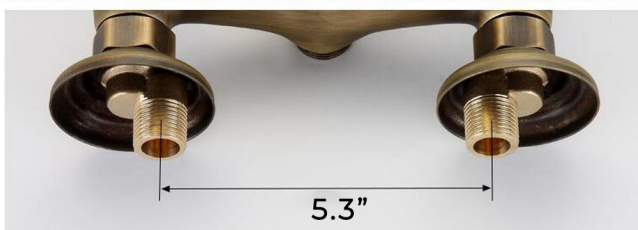

RENALTO SINGLE HANDLE LED SQUARE SHOWER HEAD WALL MOUNT SHOWER SET OIL RUBBED BRONZE WITH HAND SHOWER SPECIFICATIONS

Feature: Wall Mounted

Shower Head Size: 8" (20 cm)

Number of Handles: Single Handle

Adjustable height: 70-120 cm (27.5-47.2 inch)

Two holes center distance on the wall: 15cm

The Distance of Two Holes can be adjustable:

13.5-17 cm (5.3-6.6 inch)

Valve Type: Ceramic Valve

Material: Brass

Connection: G1/2

Buried water pipe

Suitable for Hole distance 13~17cm
(Recommend use 15cm as the standard)