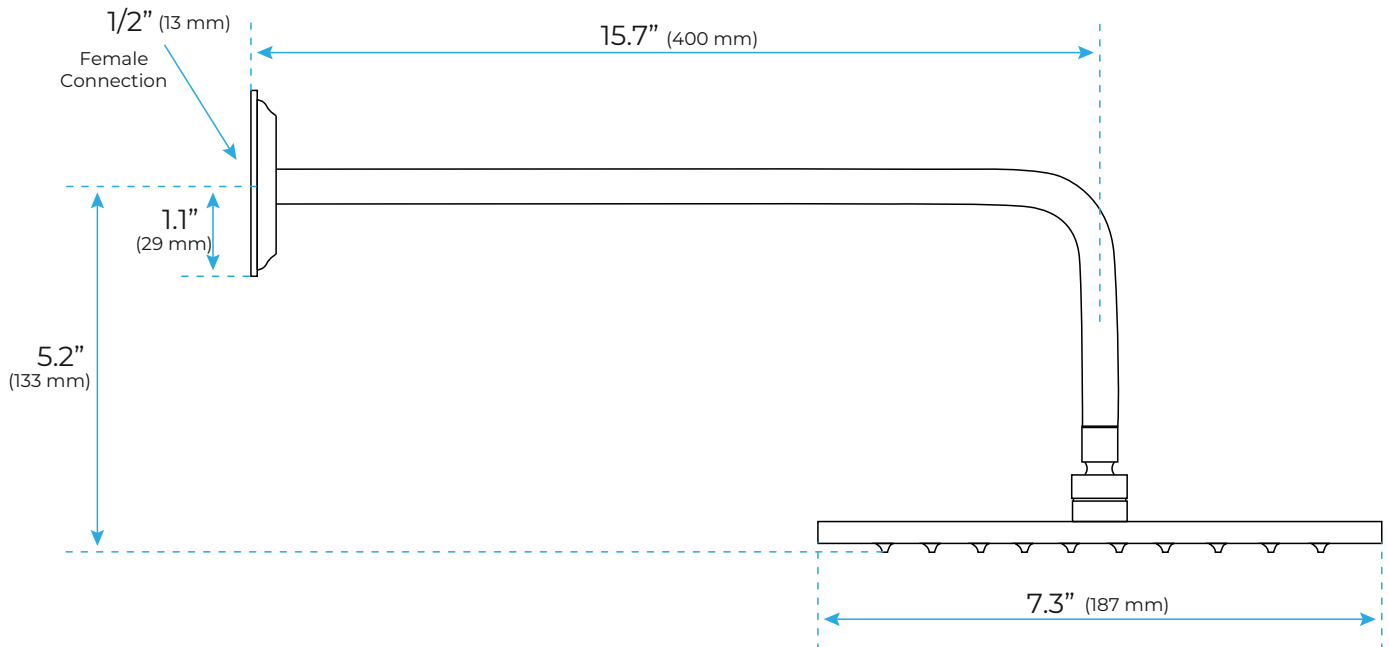

FONTANA GOLD THERMOSTATIC RAINFALL SHOWER SYSTEM SPECS

Specifications

- SHOWER VALVE: TRIPLE CONCEALED, BUILT-IN DIVERTER, SQUARE
- NUMBER OF OUTLETS: 3 OUTLET
- TYPE: SHOWER SET
- SHOWER HEAD: SQUARE RAIN
- SHOWER HEAD, CEILING MOUNT, EASY CLEAN
- SHOWER INSTALLATION: CEILING OR WALL MOUNT
- BODY SPRAYS: 6 ADJUSTABLE JETS

Shower Head Size:

Flow Rate

2.5 GPM / 9.5 LPM (rain Shower);

Hand Shower Size:

- Slide Bar Length: 30.4"
- Slide Bar Outside Diameter: 0.4"
- Slide Bar Centers: 27.5"
- Slide Bar Base Plate Diameter: 1.7"
- Hand Shower Length: 7.2"
- Hand Shower Width: 1"
- Hand Shower Spray Length: 1.4"
- Hand Shower Spray Width: 0.4"
- Hand Shower Hose Length: 60"

Mixer Size:

BODY MASSAGE JETS SPECS

Specifications:

Thread Interface Size: G 1/2 Inch
Function: Rainfall
Shower Head Feature: Water Saving Shower Heads
Type: Fixed Rotatable Type
Installation Type: Wall Mounted
Size: 50* 50 mm(2 inch)
Material: Brass
Feature: Can rotate 360 degrees
Flow Rate: 1.5 GPM / 5.7 LPM (each Bodyspray)

Size: