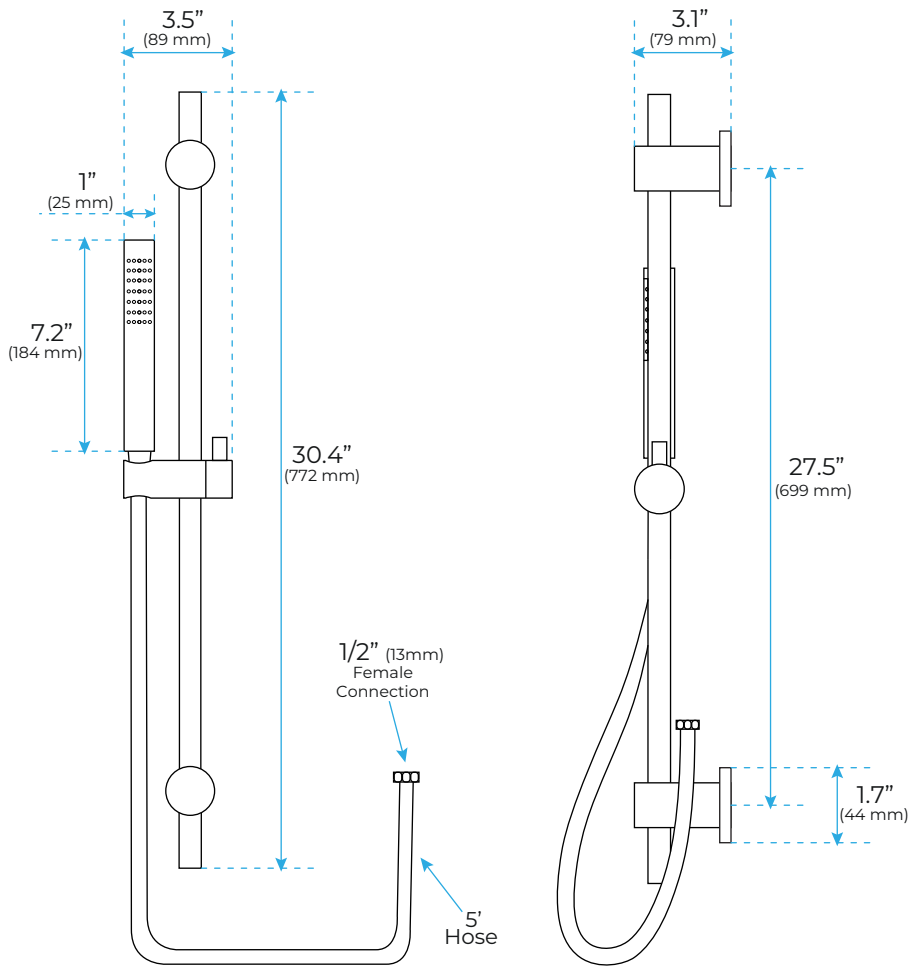

FONTANA GOLD THERMOSTATIC RAINFALL SHOWER SYSTEM SPECS

Specifications

- SHOWER VALVE: TRIPLE CONCEALED, BUILT-IN DIVERTER, SQUARE
- NUMBER OF OUTLETS: 3 OUTLET
- TYPE: SHOWER SET
- SHOWER HEAD: SQUARE RAIN
- SHOWER HEAD, CEILING MOUNT, EASY CLEAN
- SHOWER INSTALLATION: CEILING OR WALL MOUNT
- BODY SPRAYS: 6 ADJUSTABLE JETS

Shower Head Size:

Flow Rate

2.5 GPM / 9.5 LPM (rain Shower);

Hand Shower Size:

- Slide Bar Length: 30.4"
- Slide Bar Outside Diameter: 0.4"
- Slide Bar Centers: 27.5"
- Slide Bar Base Plate Diameter: 1.7"
- Hand Shower Length: 7.2"
- Hand Shower Width: 1"
- Hand Shower Spray Length: 1.4"
- Hand Shower Spray Width: 0.4"
- Hand Shower Hose Length: 60"

Mixer Size:

BODY MASSAGE JETS SPECS

Specifications:

Thread Interface Size: G 1/2 Inch
Function: Rainfall
Shower Head Feature: Water Saving Shower Heads
Type: Fixed Rotatable Type
Installation Type: Wall Mounted
Size: 50* 50 mm(2 inch)
Material: Brass
Feature: Can rotate 360 degrees
Flow Rate: 1.5 GPM / 5.7 LPM (each Bodyspray)

Size: