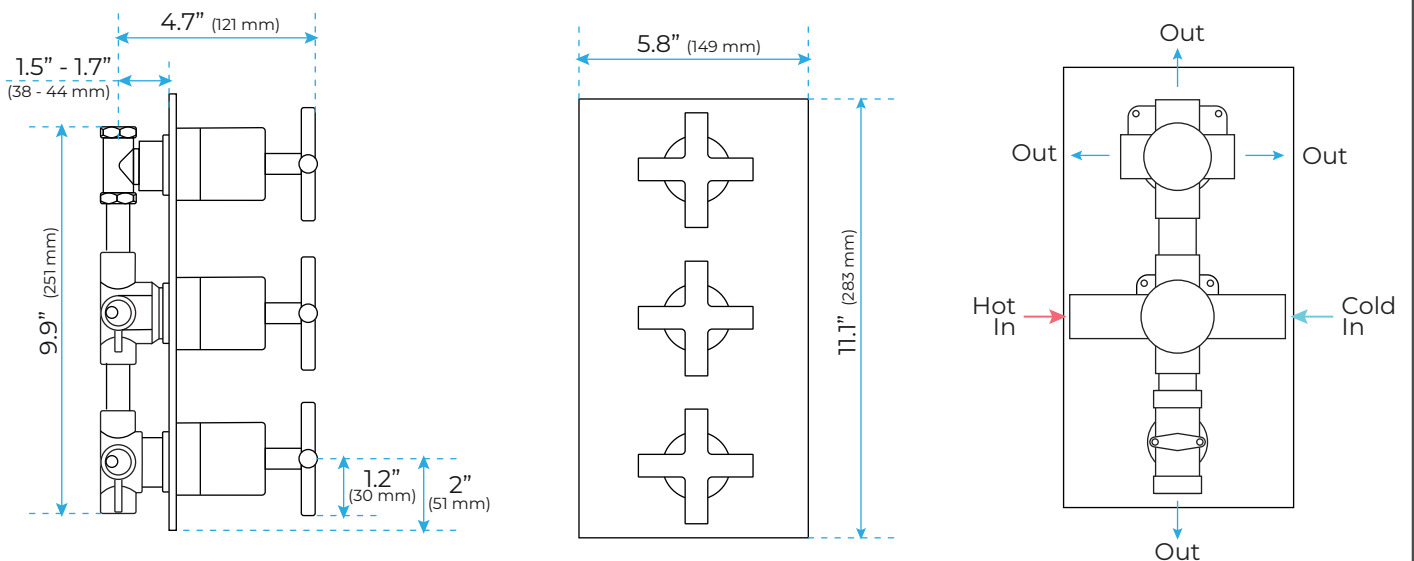

FONTANA GOLD THERMOSTATIC RAINFALL SHOWER SYSTEM SPECS

Specifications

- SHOWER VALVE: TRIPLE CONCEALED, BUILT-IN DIVERTER, SQUARE
- NUMBER OF OUTLETS: 3 OUTLET
- TYPE: SHOWER SET
- SHOWER HEAD: SQUARE RAIN
- SHOWER HEAD, CEILING MOUNT, EASY CLEAN
- SHOWER INSTALLATION: CEILING OR WALL MOUNT
- BODY SPRAYS: 6 ADJUSTABLE JETS

Shower Head Size:

Flow Rate

2.5 GPM / 9.5 LPM (rain Shower);

Hand Shower Size:

- Slide Bar Length: 30.4"
- Slide Bar Outside Diameter: 0.4"
- Slide Bar Centers: 27.5"
- Slide Bar Base Plate Diameter: 1.7"
- Hand Shower Length: 7.2"
- Hand Shower Width: 1"
- Hand Shower Spray Length: 1.4"
- Hand Shower Spray Width: 0.4"
- Hand Shower Hose Length: 60"

Mixer Size:

BODY MASSAGE JETS SPECS

Specifications:

Thread Interface Size: G 1/2 Inch
Function: Rainfall
Shower Head Feature: Water Saving Shower Heads
Type: Fixed Rotatable Type
Installation Type: Wall Mounted
Size: 50* 50 mm(2 inch)
Material: Brass
Feature: Can rotate 360 degrees
Flow Rate: 1.5 GPM / 5.7 LPM (each Bodyspray)

Size: