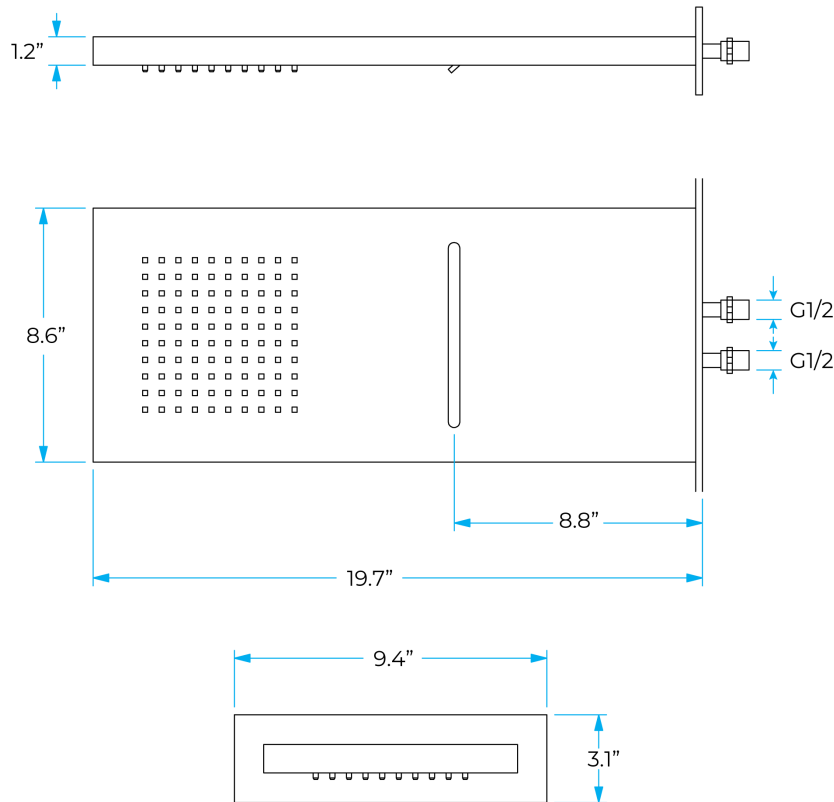

FONTANA 22" VENICE MULTIFUNCTIONAL SHOWER POLISHED 3 WAY RAINFALL SHOWER SET SPECS

Specifications

TYPE: BATHROOM SHOWER SET
 COLD/HOT WATER CONTROL TYPE: DUAL HOLDER
 DUAL CONTROL VALVE CORE MATERIAL:
 CERAMIC
 TYPE: FIXED SUPPORT TYPE

Shower Head Size:

Flow Rate
 2.5 GPM / 9.5 LPM (rain Shower);

Mixer Connection :

Hand Shower Size:

The minimum required water pressure is 0.05 MPa (0.5 bar).
Flow rate 2.5 GPM (9.5 LPM).