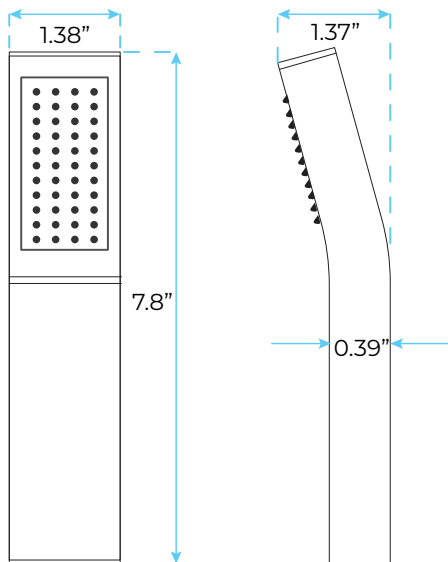

FONTANA 22" VENICE MULTIFUNCTIONAL SHOWER POLISHED 3 WAY RAINFALL SHOWER SET SPECS

Specifications

TYPE: BATHROOM SHOWER SET
 COLD/HOT WATER CONTROL TYPE: DUAL HOLDER
 DUAL CONTROL VALVE CORE MATERIAL:
 CERAMIC
 TYPE: FIXED SUPPORT TYPE

Shower Head Size:

Flow Rate
 2.5 GPM / 9.5 LPM (rain Shower);

Mixer Connection :

Hand Shower Size:

The minimum required water pressure is 0.05 MPa (0.5 bar).
Flow rate 2.5 GPM (9.5 LPM).