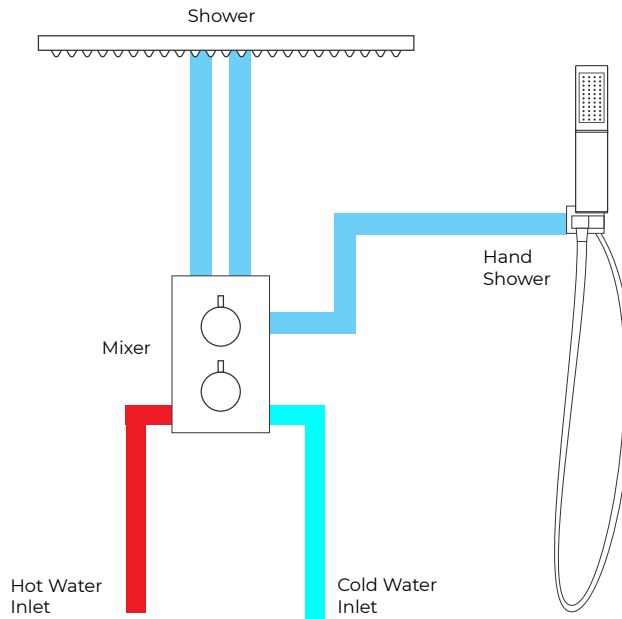

FONTANA 22" VENICE MULTIFUNCTIONAL SHOWER POLISHED 3 WAY RAINFALL SHOWER SET SPECS

Specifications

TYPE: BATHROOM SHOWER SET
 COLD/HOT WATER CONTROL TYPE: DUAL HOLDER
 DUAL CONTROL VALVE CORE MATERIAL:
 CERAMIC
 TYPE: FIXED SUPPORT TYPE

Shower Head Size:

Flow Rate
 2.5 GPM / 9.5 LPM (rain Shower);

Mixer Connection :

Hand Shower Size:

The minimum required water pressure is 0.05 MPa (0.5 bar).
Flow rate 2.5 GPM (9.5 LPM).