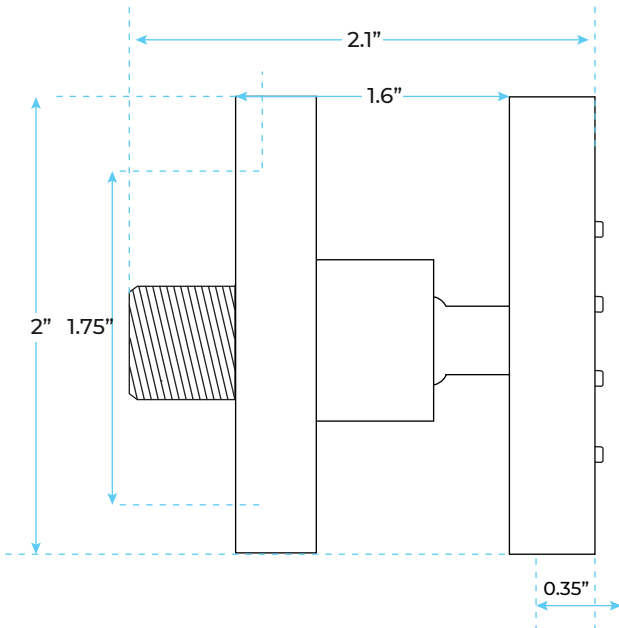

Body Jets Size: