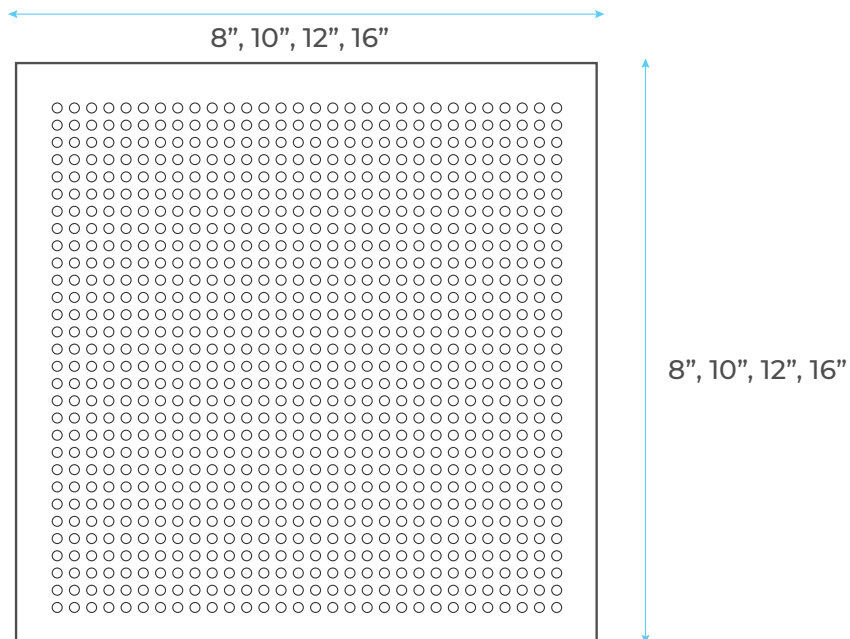

## Shower Head Size:

Flow Rate  
1.8 GPM / 6.8 LPM (rain Shower);

## Hand Shower Size:

Flow rate 2.0 GPM (9.5 LPM).

## Mixer Size :