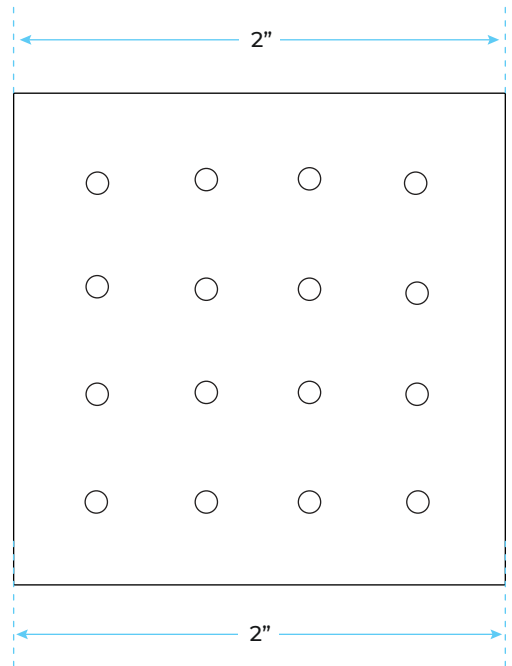

Body Jets Size: