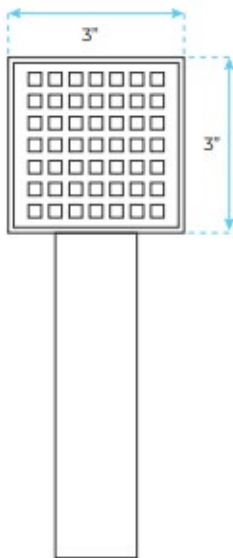

## Shower Head Size:

Flow Rate  
1.8 GPM / 6.8 LPM (rain Shower);

## Body Jets Size:

Feature: Can rotate 360 degrees  
 Flow Rate: 1.5 GPM / 5.7 LPM (each  
 Bodyspray)

## Hand Shower Size:

Flow rate 2.0 GPM (9.5 LPM).

## Mixer Size :