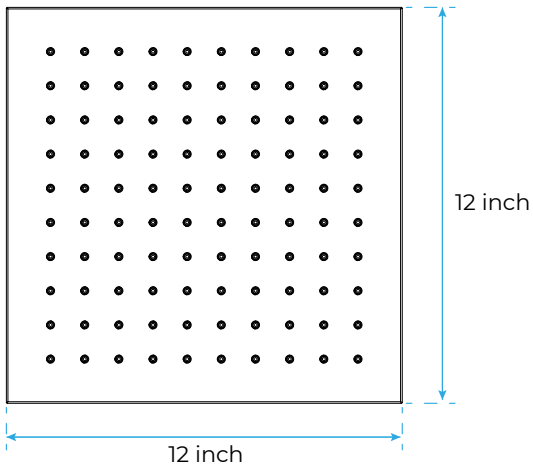

# OIL RUBBED BRONZE 12 INCH BATHROOM RAIN SHOWER SET WITH LED COLOR SPECIFICATIONS

## Specifications

- Feature: Rainfall Shower
- Material: Brass
- Showerhead Flow Rate: 2.5 GPM
- Style: Contemporary
- Size: 12 inch
- Connection standard: G1/2
- Finish: Oil Rubbed Bronze Black
- With swivel ball joint and rubber seal
- Rubber nozzles, prevent blockage and easy cleaning

## Shower Head

1/2" NPT inlets  
Easy clean nozzles  
Flow Rate: 9.5L/min 2.5 GPM