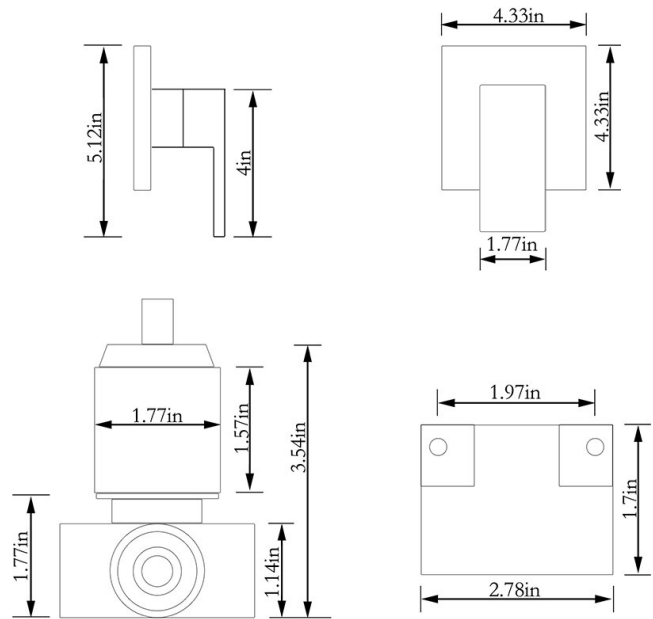

Shower Mixer

(If you have opted for LED option)

The LED light will change its color by detecting water temperature:

- 0-30°C (32-86°F): Blue LED ■
- 30-40°C (86-104°F): Green LED ■
- 40-50°C (104-122°F): Red LED ■
- 50-100°C (122-212°F): Flashing Red LED ■ ■ ■

Note: The LED lights are powered by water flow, and will be activated once the water is turned on.

All dimensions and specifications are nominal and may vary. Use actual products for accuracy in critical situations.