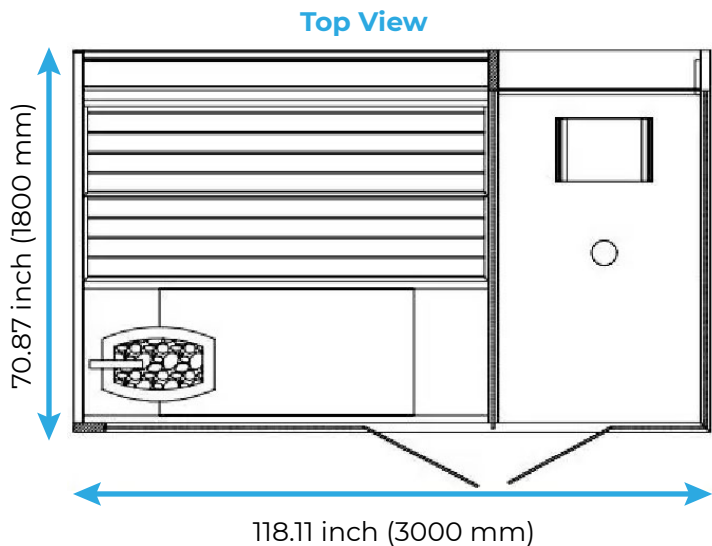

All dimensions and specifications are nominal and may vary. Use actual products for accuracy in critical situations.