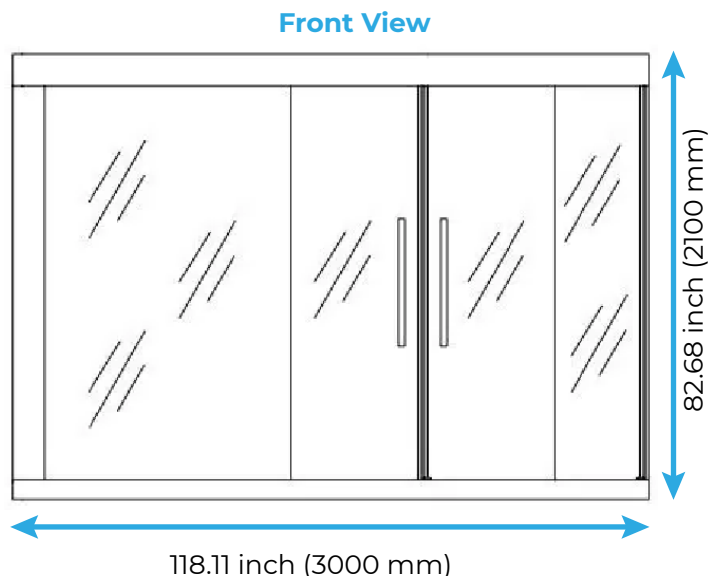

All dimensions and specifications are nominal and may vary. Use actual products for accuracy in critical situations.