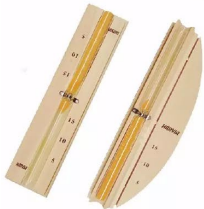

Harvia Wooden bucket & Ladle
These two things are use for add the water to the stone. Log quality of a material and its natural environmental. Fashion design and fine workmanship

Harvia Sand Timer
The sand timer use for the sauna room, made by pine base, tempered glass tube, and orange quartz sand. Have time to show by 15/30/45/60/75% minute scale.