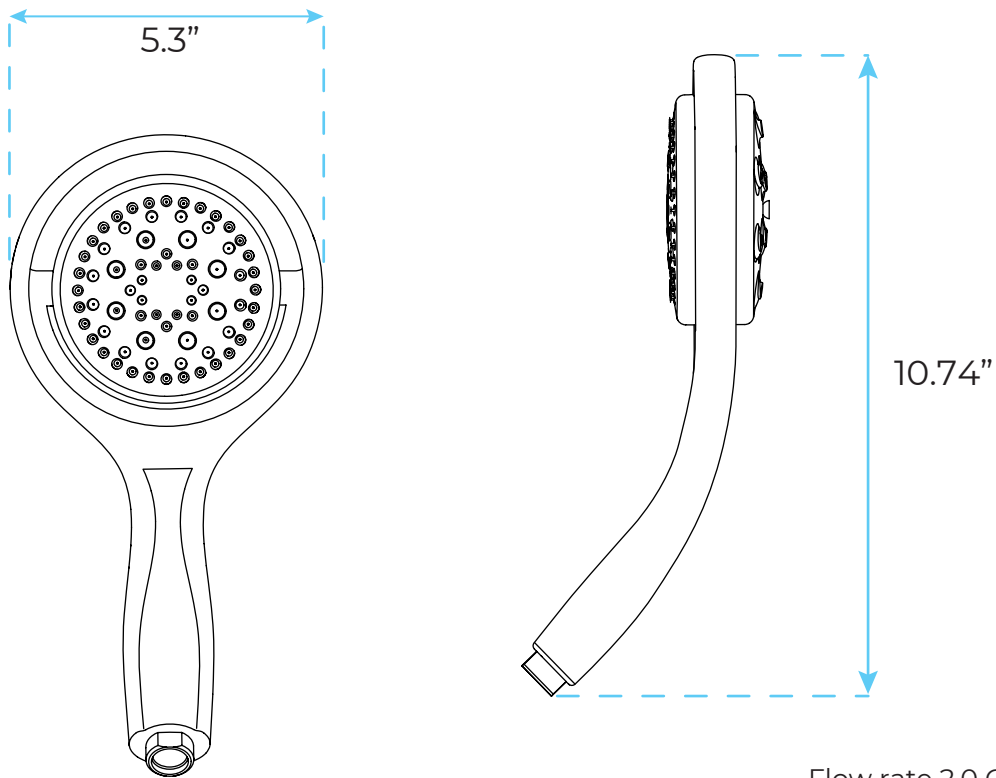

FONTANA VERSILIA COLOR CHANGING LED SHOWER HEAD WITH ADJUSTABLE BODY JETS AND MIXER SPECS

Specifications

- MATERIAL: SOLID BRASS
- STYLE: CONTEMPORARY RAIN SHOWERHEAD
- SHOWERHEAD HEIGHT (THICKNESS): 0.33"
- SHOWERHEAD SIZE AVAILABLE: 8", 10", 12", 16", 20", 24"
- LED POWER SOURCE: WATER FLOW
- LED COLOR: BLUE, GREEN, RED

Shower Head Size:

Sizes options:	Flow Rate
8", 10", 12", 16", 20", 24"	1.8 GPM / 6.8 LPM

The LED light will change its color by detecting water temperature:

- 0-30°C (32-86°F): Blue LED
- 30-40°C (86-104°F): Green LED
- 40-50°C (104-122°F): Red LED
- 50-100°C (122-212°F): Flashing Red LED

Note: The LED lights are powered by water flow, and will be activated once the water is turned on.

Mixer Connection :

Hand Shower Size:

Flow rate 2.0 GPM (9.5 LPM).

Body Jets Size:

Thread Interface Size: G 1/2 Inch
Function: Rainfall
Type: Fixed Rotatable Type
Installation Type: Wall Mounted
Size: 50* 50 mm(2 inch)
Material: Brass
Feature: Can rotate 360 degrees
Flow Rate: 1.5 GPM / 5.7 LPM (each
Body spray)