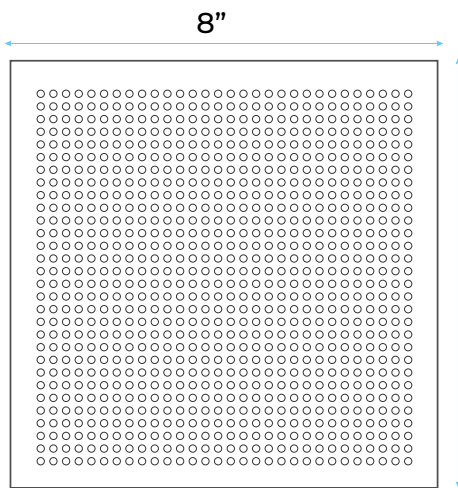

FONTANA VERSILIA COLOR CHANGING LED SHOWER HEAD WITH ADJUSTABLE BODY JETS AND MIXER SPECS

Specifications

- MATERIAL: SOLID BRASS
- STYLE: CONTEMPORARY RAIN SHOWERHEAD
- SHOWERHEAD HEIGHT (THICKNESS): 0.33"
- SHOWERHEAD SIZE AVAILABLE: 8", 10", 12", 16", 20", 24"
- LED POWER SOURCE: WATER FLOW
- LED COLOR: BLUE, GREEN, RED

Shower Head Size:

Sizes options:	Flow Rate
8", 10", 12", 16", 20", 24"	1.8 GPM / 6.8 LPM

The LED light will change its color by detecting water temperature:

- 0-30°C (32-86°F): Blue LED
- 30-40°C (86-104°F): Green LED
- 40-50°C (104-122°F): Red LED
- 50-100°C (122-212°F): Flashing Red LED

Note: The LED lights are powered by water flow, and will be activated once the water is turned on.

Mixer Connection :

Hand Shower Size:

Flow rate 2.0 GPM (9.5 LPM).

Body Jets Size:

Thread Interface Size: G 1/2 Inch
Function: Rainfall
Type: Fixed Rotatable Type
Installation Type: Wall Mounted
Size: 50* 50 mm(2 inch)
Material: Brass
Feature: Can rotate 360 degrees
Flow Rate: 1.5 GPM / 5.7 LPM (each
Body spray)