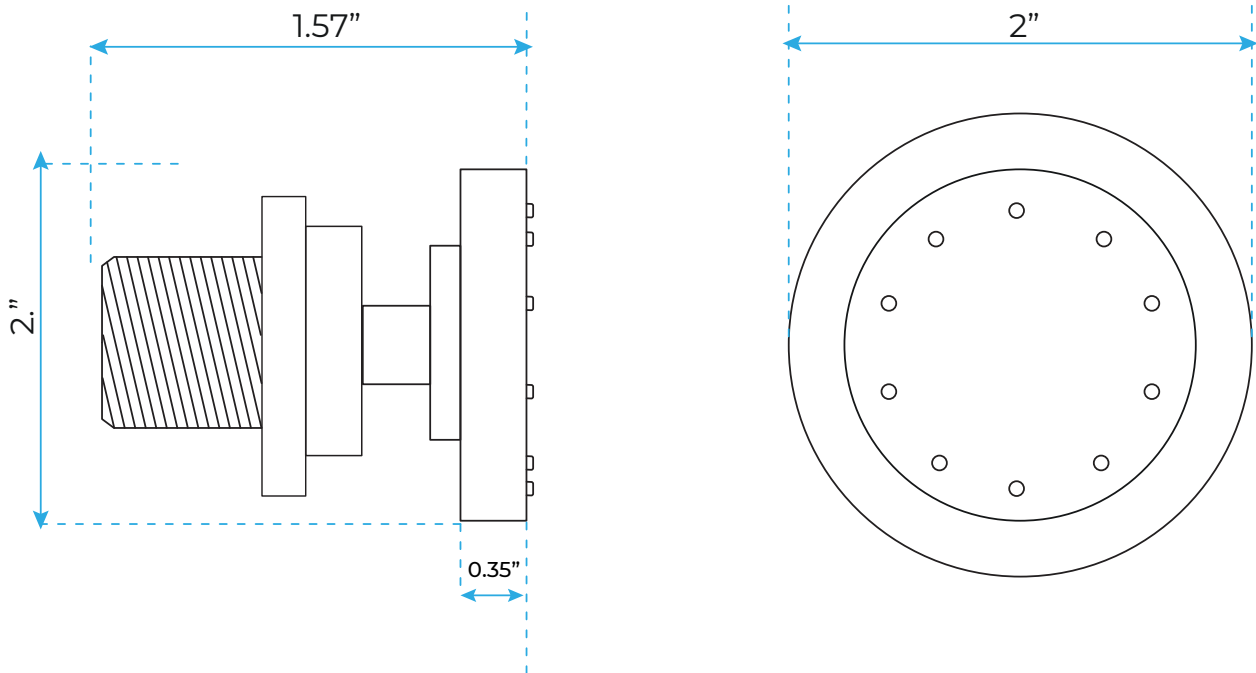

FONTANA VERSILIA COLOR CHANGING LED SHOWER HEAD WITH ADJUSTABLE BODY JETS AND MIXER SPECS

Specifications

- MATERIAL: SOLID BRASS
- STYLE: CONTEMPORARY RAIN SHOWERHEAD
- SHOWERHEAD HEIGHT (THICKNESS): 0.33"
- SHOWERHEAD SIZE AVAILABLE: 8", 10", 12", 16", 20", 24"
- LED POWER SOURCE: WATER FLOW
- LED COLOR: BLUE, GREEN, RED

Shower Head Size:

Sizes options:	Flow Rate
8", 10", 12", 16", 20", 24"	1.8 GPM / 6.8 LPM

The LED light will change its color by detecting water temperature:

- 0-30°C (32-86°F): Blue LED
- 30-40°C (86-104°F): Green LED
- 40-50°C (104-122°F): Red LED
- 50-100°C (122-212°F): Flashing Red LED

Note: The LED lights are powered by water flow, and will be activated once the water is turned on.

Mixer Connection :

Hand Shower Size:

Flow rate 2.0 GPM (9.5 LPM).

Body Jets Size:

Thread Interface Size: G 1/2 Inch
Function: Rainfall
Type: Fixed Rotatable Type
Installation Type: Wall Mounted
Size: 50* 50 mm(2 inch)
Material: Brass
Feature: Can rotate 360 degrees
Flow Rate: 1.5 GPM / 5.7 LPM (each
Body spray)