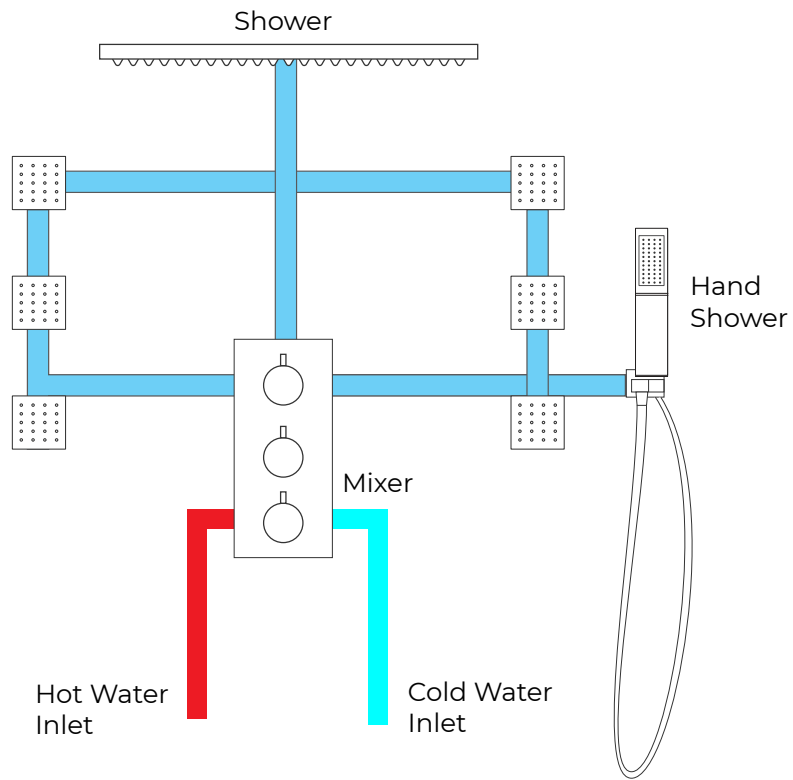

FONTANA VERSILIA COLOR CHANGING LED SHOWER HEAD WITH ADJUSTABLE BODY JETS AND MIXER SPECS

Specifications

- MATERIAL: SOLID BRASS
- STYLE: CONTEMPORARY RAIN SHOWERHEAD
- SHOWERHEAD HEIGHT (THICKNESS): 0.33"
- SHOWERHEAD SIZE AVAILABLE: 8", 10", 12", 16", 20", 24"
- LED POWER SOURCE: WATER FLOW
- LED COLOR: BLUE, GREEN, RED

Shower Head Size:

Sizes options:	Flow Rate
8", 10", 12", 16", 20", 24"	1.8 GPM / 6.8 LPM

The LED light will change its color by detecting water temperature:

- 0-30°C (32-86°F): Blue LED
- 30-40°C (86-104°F): Green LED
- 40-50°C (104-122°F): Red LED
- 50-100°C (122-212°F): Flashing Red LED

Note: The LED lights are powered by water flow, and will be activated once the water is turned on.

Mixer Connection :

Hand Shower Size:

Flow rate 2.0 GPM (9.5 LPM).

Body Jets Size:

Thread Interface Size: G 1/2 Inch
Function: Rainfall
Type: Fixed Rotatable Type
Installation Type: Wall Mounted
Size: 50* 50 mm(2 inch)
Material: Brass
Feature: Can rotate 360 degrees
Flow Rate: 1.5 GPM / 5.7 LPM (each
Body spray)