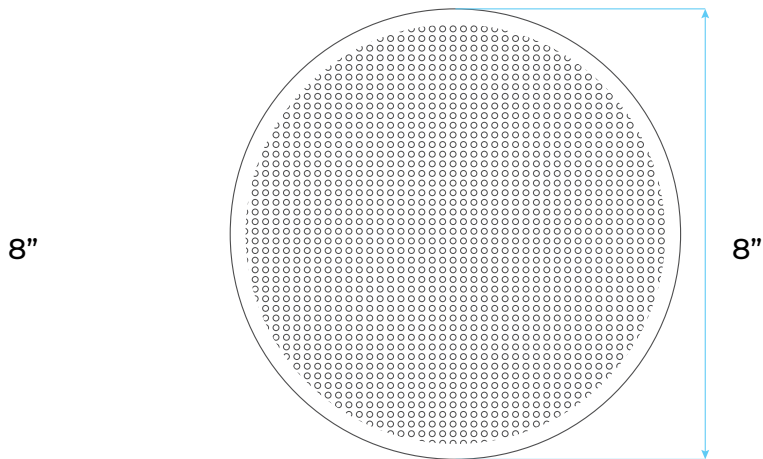

FONTANA VERSILIA COLOR CHANGING LED SHOWER HEAD WITH ADJUSTABLE BODY JETS AND MIXER SPECS

Specifications

- MATERIAL: SOLID BRASS
- STYLE: CONTEMPORARY RAIN SHOWERHEAD
- SHOWERHEAD HEIGHT (THICKNESS): 0.33"
- SHOWERHEAD SIZE AVAILABLE: 8", 10", 12", 16", 20", 24"
- LED POWER SOURCE: WATER FLOW
- LED COLOR: BLUE, GREEN, RED

Shower Head Size:

Sizes options:	Flow Rate
8", 10", 12", 16", 20", 24"	1.8 GPM / 6.8 LPM

The LED light will change its color by detecting water temperature:

- 0-30°C (32-86°F): Blue LED
- 30-40°C (86-104°F): Green LED
- 40-50°C (104-122°F): Red LED
- 50-100°C (122-212°F): Flashing Red LED

Note: The LED lights are powered by water flow, and will be activated once the water is turned on.

Mixer Connection :

Hand Shower Size:

Flow rate 2.0 GPM (9.5 LPM).

Body Jets Size:

Thread Interface Size: G 1/2 Inch
Function: Rainfall
Type: Fixed Rotatable Type
Installation Type: Wall Mounted
Size: 50* 50 mm(2 inch)
Material: Brass
Feature: Can rotate 360 degrees
Flow Rate: 1.5 GPM / 5.7 LPM (each
Body spray)