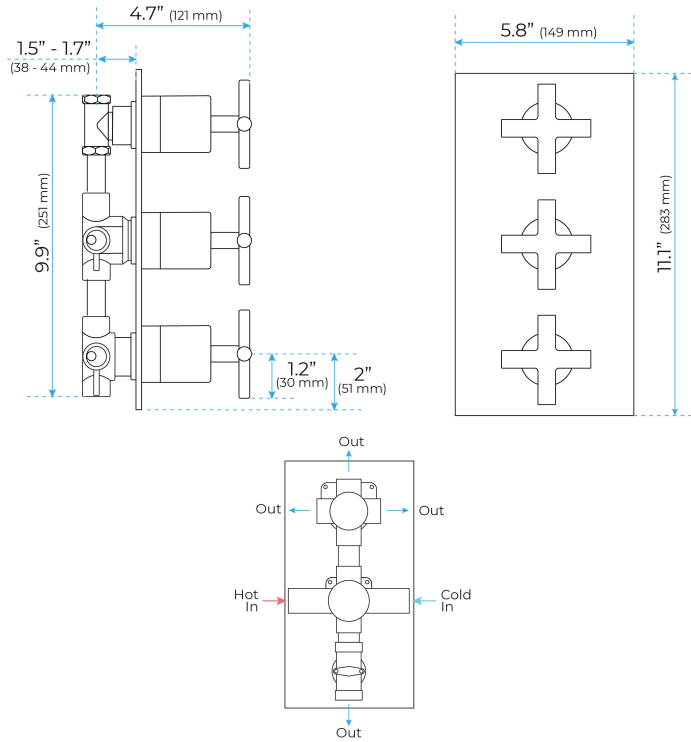

FONTANA SOFIA LARGE CEILING RAIN SHOWER HEAD SET WITH SHOWER BODY SPRAYS AND HAND SHOWER SPECS

Specifications

- MATERIAL: SOLID BRASS
- SHOWER ARM SIZE: 22.04" (56CM)
- SHOWER HEAD SIZE: 20" X 20", 24" X 24", 31" X 31", 40" X 20", 40" X 40"
- BODY SPRAY SHAPE: ROUND / SQUARE
- SHOWERHEAD FINISH: BRUSHED NICKEL
- WATER HOSE SIZE: 59"(1.5M)
- MALE THREAD: G1/2" X G1/2"
- WATER HOSE MATERIAL: STAINLESS STEEL

Shower Head Size:

Flow Rate
2.5 GPM / 9.5 LPM (rain Shower);

Mixer Size :

Hand Shower Size:

Flow rate 2.0 GPM (9.5 LPM).

Body Jets Size:

Flow Rate
1.5 GPM (5.7 LPM).