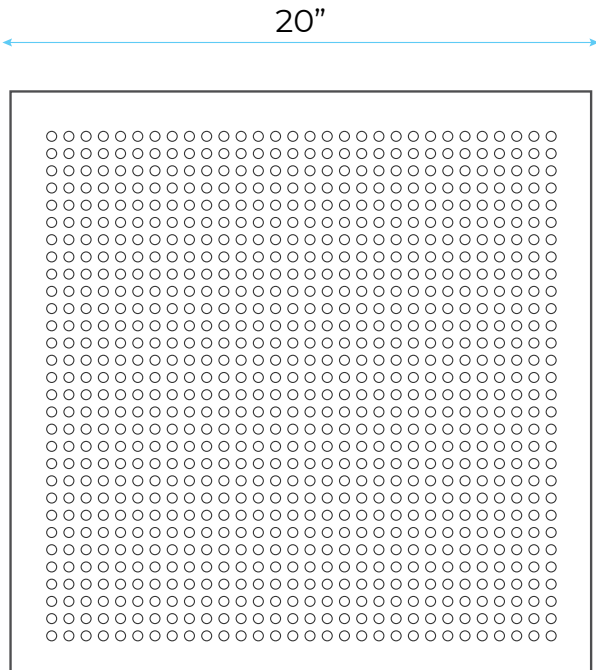

FONTANA SOFIA LARGE CEILING RAIN SHOWER HEAD SET WITH SHOWER BODY SPRAYS AND HAND SHOWER SPECS

Specifications

- MATERIAL: SOLID BRASS
- SHOWER ARM SIZE: 22.04" (56CM)
- SHOWER HEAD SIZE: 20" X 20", 24" X 24", 31" X 31", 40" X 20", 40" X 40"
- BODY SPRAY SHAPE: ROUND / SQUARE
- SHOWERHEAD FINISH: BRUSHED NICKEL
- WATER HOSE SIZE: 59"(1.5M)
- MALE THREAD: G1/2" X G1/2"
- WATER HOSE MATERIAL: STAINLESS STEEL

Shower Head Size:

Flow Rate
2.5 GPM / 9.5 LPM (rain Shower);

Mixer Size :

Hand Shower Size:

Flow rate 2.0 GPM (9.5 LPM).

Body Jets Size:

Flow Rate
1.5 GPM (5.7 LPM).