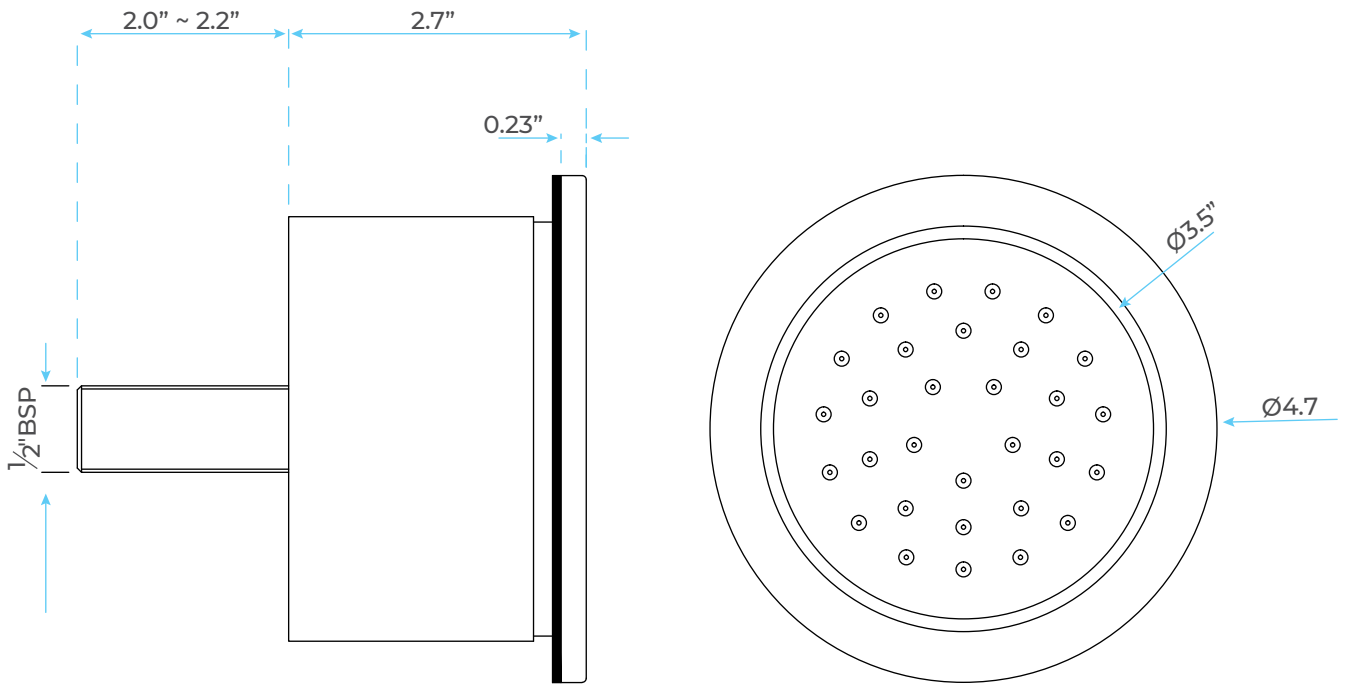

FONTANA SOFIA LARGE CEILING RAIN SHOWER HEAD SET WITH SHOWER BODY SPRAYS AND HAND SHOWER SPECS

Specifications

- MATERIAL: SOLID BRASS
- SHOWER ARM SIZE: 22.04" (56CM)
- SHOWER HEAD SIZE: 20" X 20", 24" X 24", 31" X 31", 40" X 20", 40" X 40"
- BODY SPRAY SHAPE: ROUND / SQUARE
- SHOWERHEAD FINISH: BRUSHED NICKEL
- WATER HOSE SIZE: 59"(1.5M)
- MALE THREAD: G1/2" X G1/2"
- WATER HOSE MATERIAL: STAINLESS STEEL

Shower Head Size:

Flow Rate
2.5 GPM / 9.5 LPM (rain Shower);

Mixer Size :

Hand Shower Size:

Flow rate 2.0 GPM (9.5 LPM).

Body Jets Size:

Flow Rate
1.5 GPM (5.7 LPM).