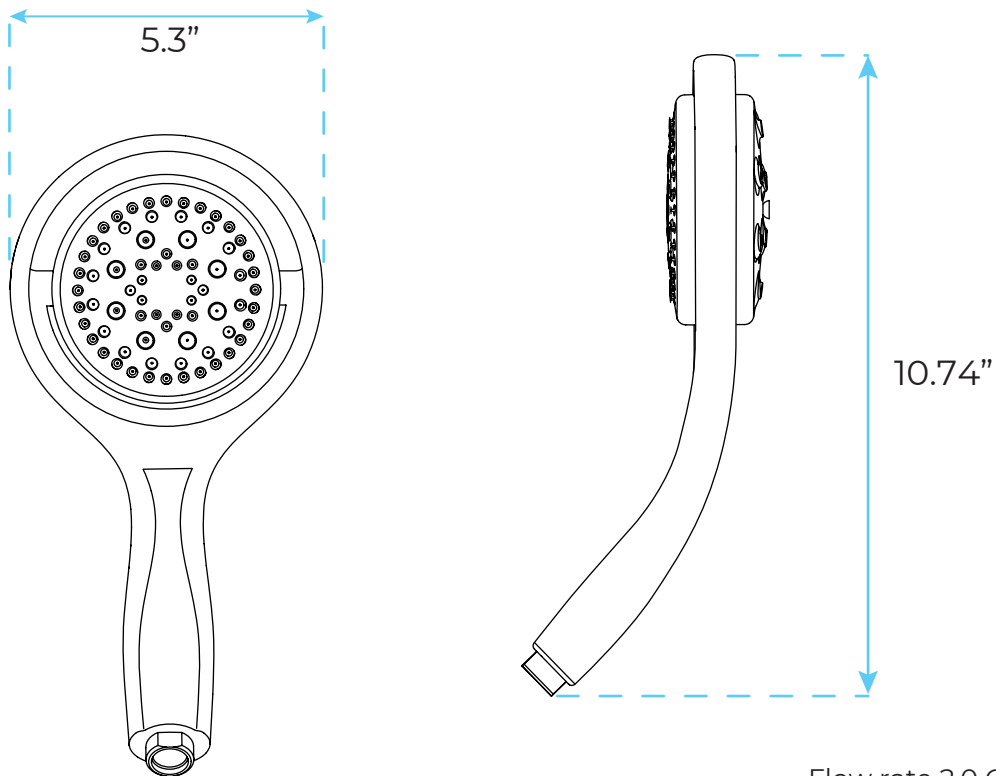

FONTANA SOFIA LARGE CEILING RAIN SHOWER HEAD SET WITH SHOWER BODY SPRAYS AND HAND SHOWER SPECS

Specifications

- MATERIAL: SOLID BRASS
- SHOWER ARM SIZE: 22.04" (56CM)
- SHOWER HEAD SIZE: 20" X 20", 24" X 24", 31" X 31", 40" X 20", 40" X 40"
- BODY SPRAY SHAPE: ROUND / SQUARE
- SHOWERHEAD FINISH: BRUSHED NICKEL
- WATER HOSE SIZE: 59"(1.5M)
- MALE THREAD: G1/2" X G1/2"
- WATER HOSE MATERIAL: STAINLESS STEEL

Shower Head Size:

Flow Rate
2.5 GPM / 9.5 LPM (rain Shower);

Mixer Size :

Hand Shower Size:

Flow rate 2.0 GPM (9.5 LPM).

Body Jets Size:

Flow Rate
1.5 GPM (5.7 LPM).