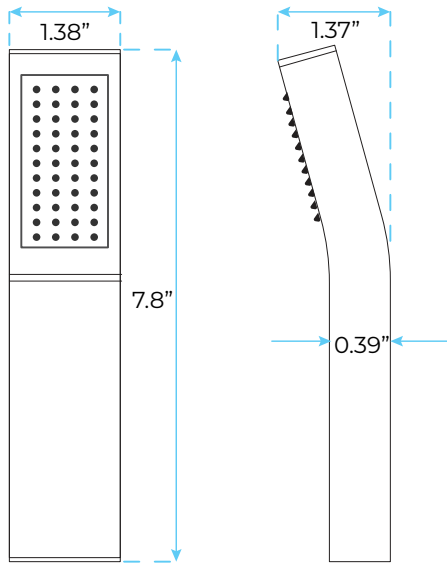

## Specifications

- INLET AND OUTLET: G1/2" X G1/2"
- SHAPE: SQUARE
- MATERIAL: STAINLESS STEEL
- FINISH: CHROME
- MATERIALS: SOLID BRASS

## Shower Head Size:

Flow Rate  
2.5 GPM / 9.5 LPM (rain Shower);

The LED light will change its color by detecting water temperature:

- 0-30°C (32-86°F): Blue LED
- 30-40°C (86-104°F): Green LED
- 40-50°C (104-122°F): Red LED
- 50-100°C (122-212°F): Flashing Red LED

## Hand Shower Size:

The minimum required water pressure is 0.05 MPa (0.5 bar).  
Flow rate 2.5 GPM (9.5 LPM).

## Specifications:

Thread Interface Size: G 1/2 Inch  
Function: Rainfall  
Shower Head Feature: Water Saving Shower Heads  
Type: Fixed Rotatable Type  
Installation Type: Wall Mounted  
Size: 50\* 50 mm(2 inch)  
Material: Brass  
Feature: Can rotate 360 degrees  
Flow Rate: 1.5 GPM / 5.7 LPM (each Bodyspray)