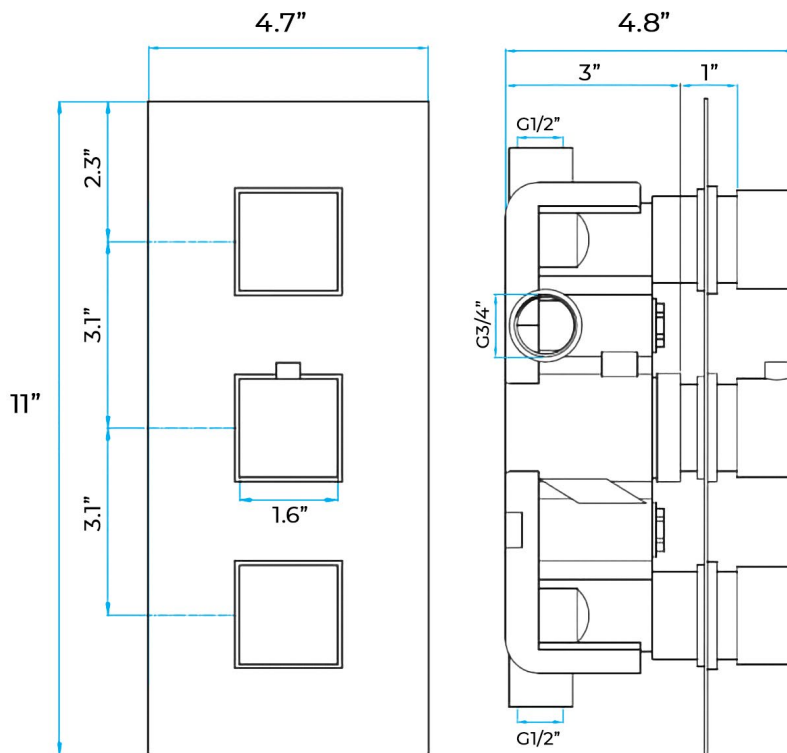

Mixer Size :