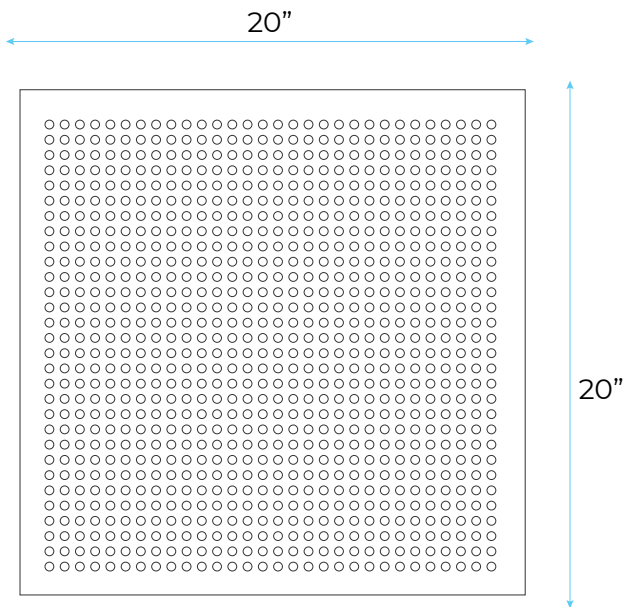

## Specifications

- INLET AND OUTLET: G1/2" X G1/2"
- SHAPE: SQUARE
- MATERIAL: STAINLESS STEEL
- FINISH: CHROME
- MATERIALS: SOLID BRASS

## Shower Head Size:

Flow Rate  
2.5 GPM / 9.5 LPM (rain Shower);

The LED light will change its color by detecting water temperature:

- 0-30°C (32-86°F): Blue LED
- 30-40°C (86-104°F): Green LED
- 40-50°C (104-122°F): Red LED
- 50-100°C (122-212°F): Flashing Red LED

## Mixer Size :

## Specifications:

Thread Interface Size: G 1/2 Inch  
Function: Rainfall  
Shower Head Feature: Water Saving Shower Heads  
Type: Fixed Rotatable Type  
Installation Type: Wall Mounted  
Size: 50\* 50 mm(2 inch)  
Material: Brass  
Feature: Can rotate 360 degrees  
Flow Rate: 1.5 GPM / 5.7 LPM (each Bodyspray)